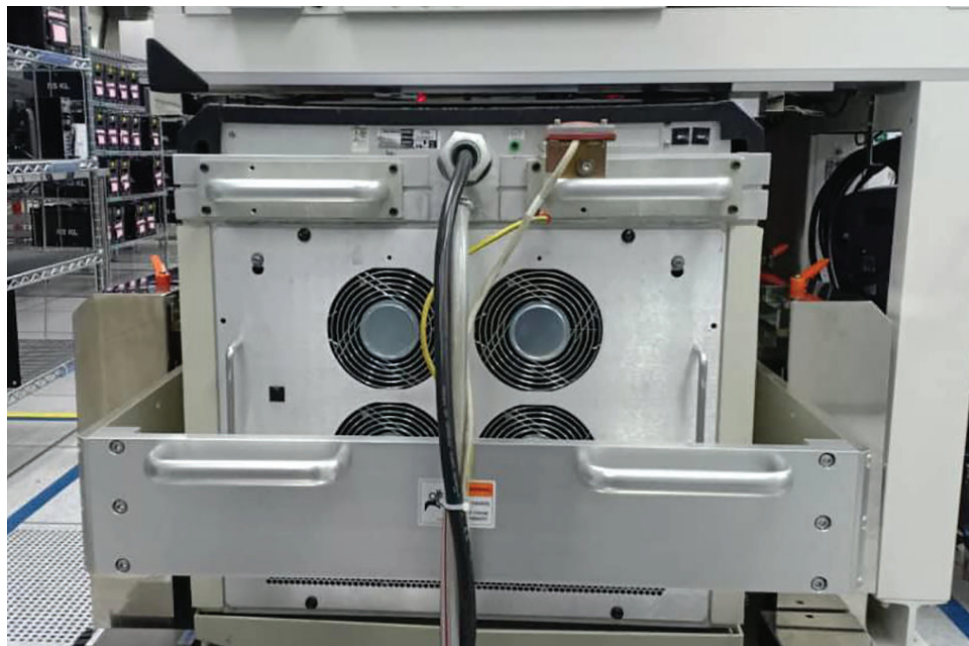

Teradyne J 750 EX Tester #2

Interested parties may contact Bridge Tronic Global for additional information at +1 949.396.1395 or sales@bridgetronic.com

QUICK
LEAD TIMES

QUALITY
EQUIPMENT

COMPETITIVE
PRICING