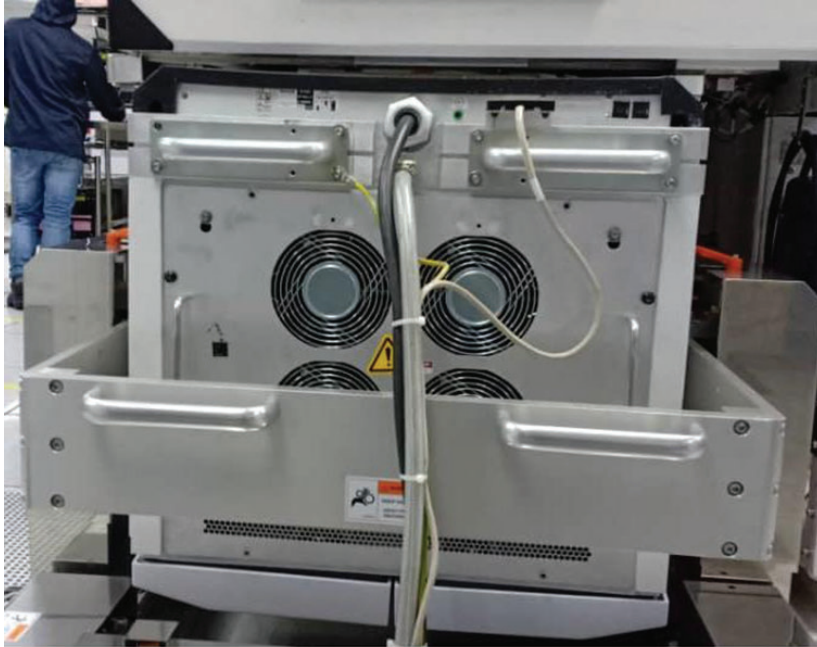

Interested parties may contact Bridge Tronic Global for additional information at +1 949.396.1395 or sales@bridgetronic.com

QUICK
LEAD TIMES

QUALITY
EQUIPMENT

COMPETITIVE
PRICING