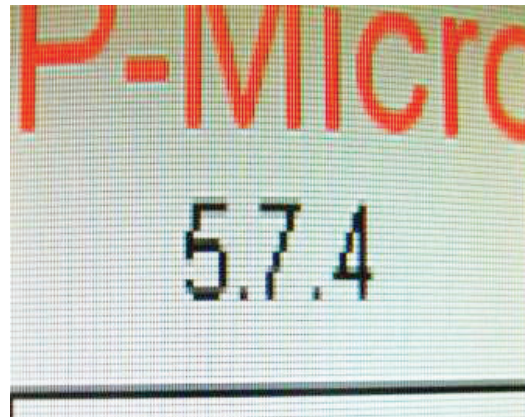

Interested parties may contact Bridge Tronic Global for additional information at +1 949.396.1395 or sales@bridgetronic.com

QUICK
LEAD TIMES

QUALITY
EQUIPMENT

COMPETITIVE
PRICING