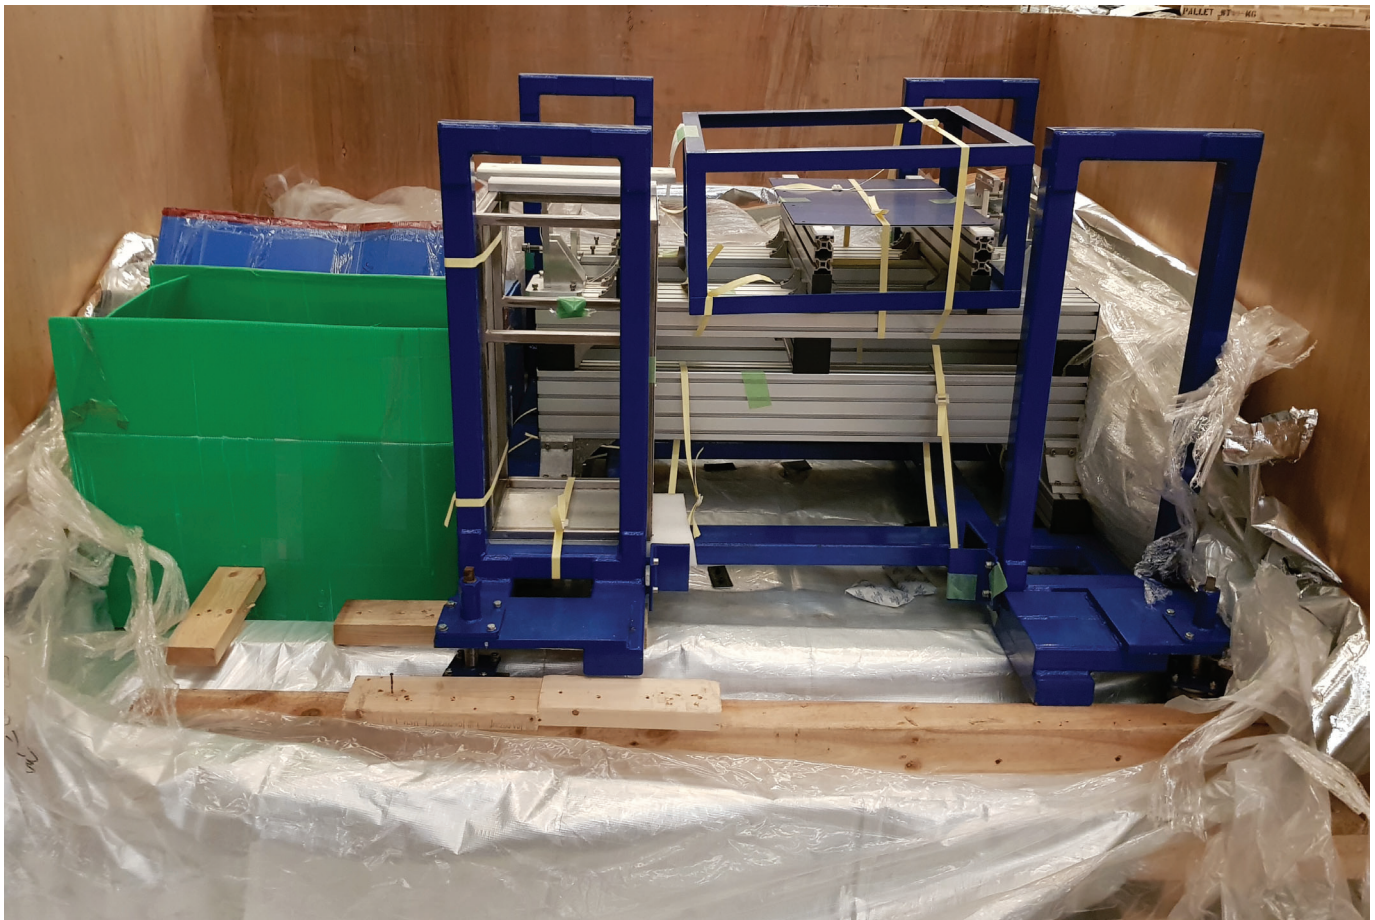

Nikon S 206 Shipping Locking Kit

Asset ID: 45428

More Photos on Following Pages

To our knowledge, the information contained in this data sheet is accurate, but it may contain errors and we do not warrant the completeness or accuracy of this data.