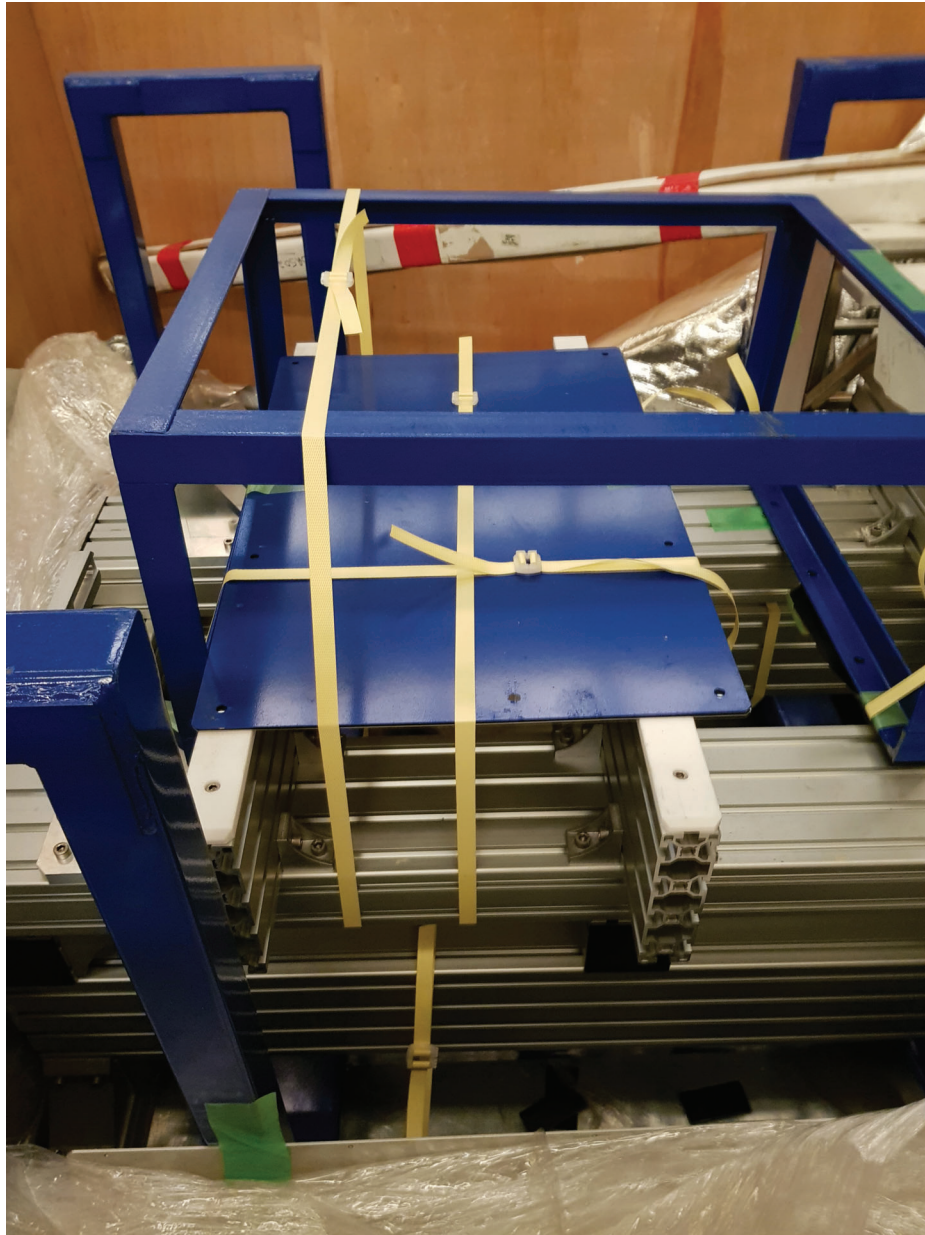

Interested parties may contact Bridge Tronic Global for additional information at +1 949.396.1395 or sales@bridgetronic.com

QUICK
LEAD TIMES

QUALITY
EQUIPMENT

COMPETITIVE
PRICING