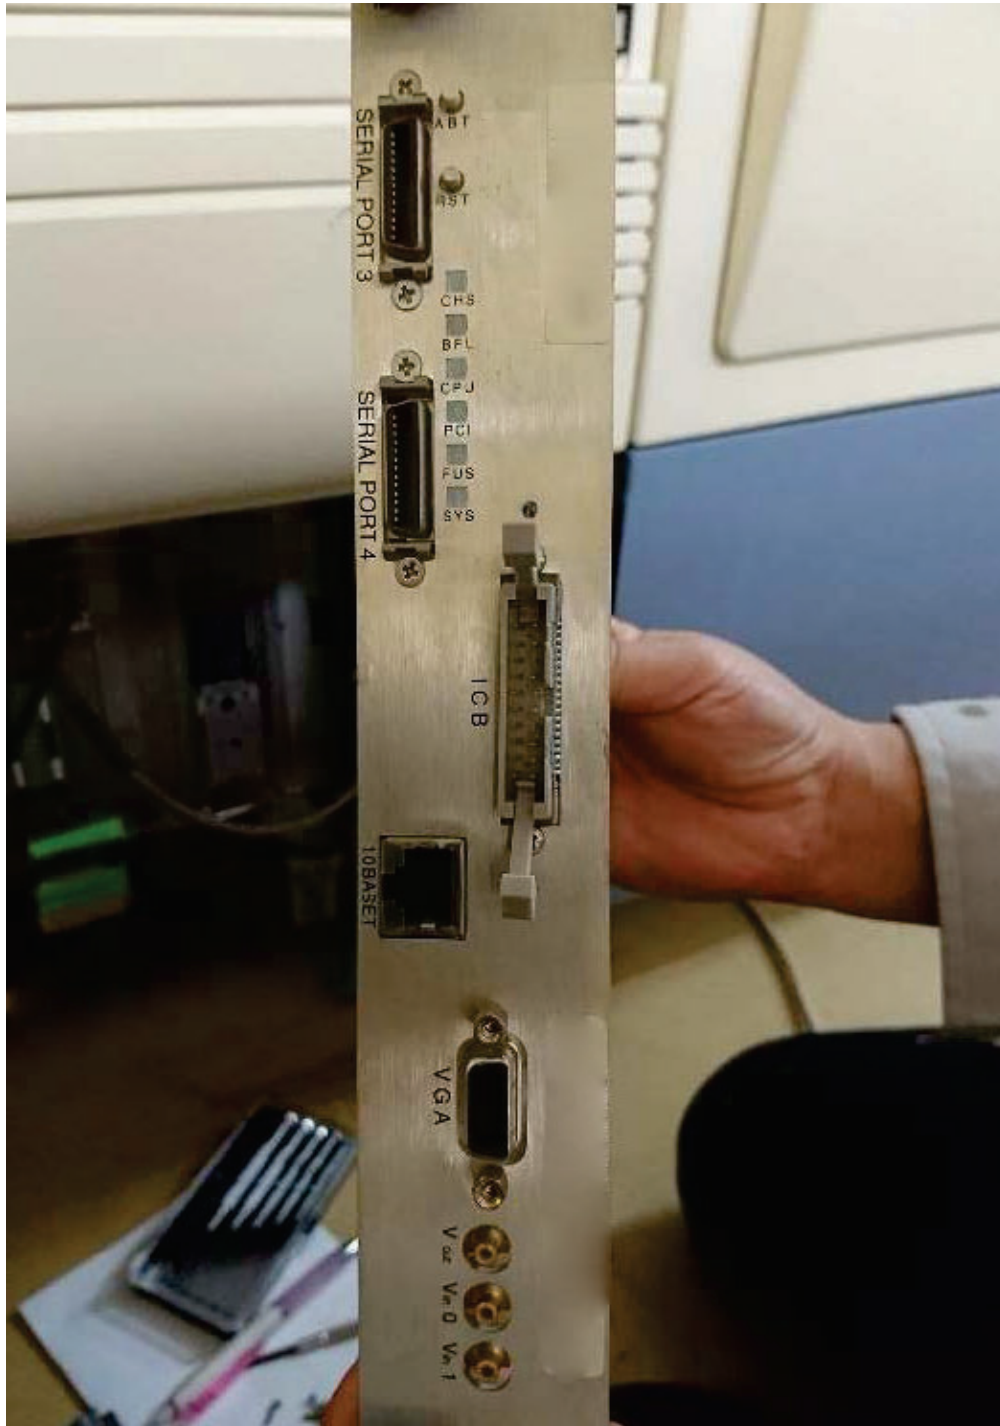

Interested parties may contact Bridge Tronic Global for additional information at +1 949.396.1395 or sales@bridgetronic.com

QUICK
LEAD TIMES

QUALITY
EQUIPMENT

COMPETITIVE
PRICING