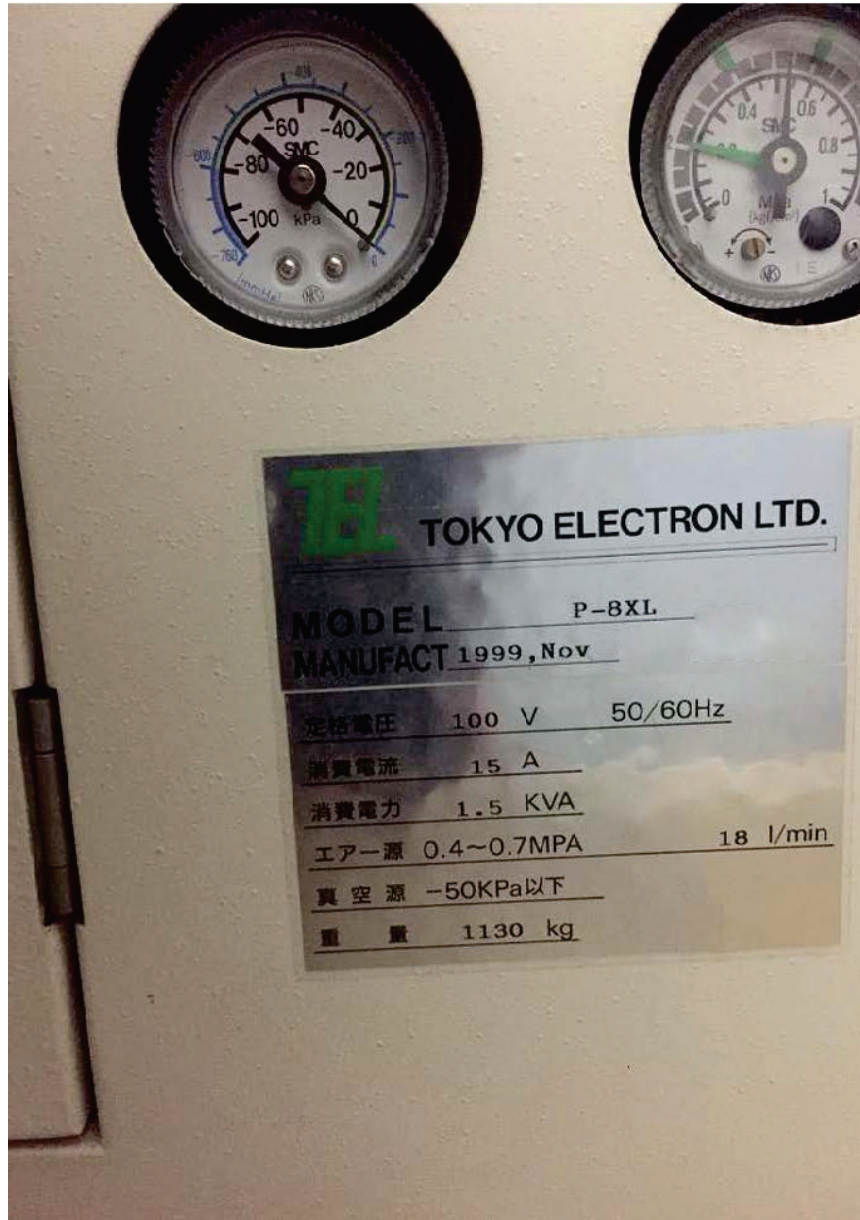

COMPETITIVE
PRICING

Interested parties may contact Bridge Tronic Global for additional information at +1 949.396.1395 or sales@bridgetronic.com

QUICK
LEAD TIMES

QUALITY
EQUIPMENT

COMPETITIVE
PRICING

Interested parties may contact Bridge Tronic Global for additional information at +1 949.396.1395 or sales@bridgetronic.com