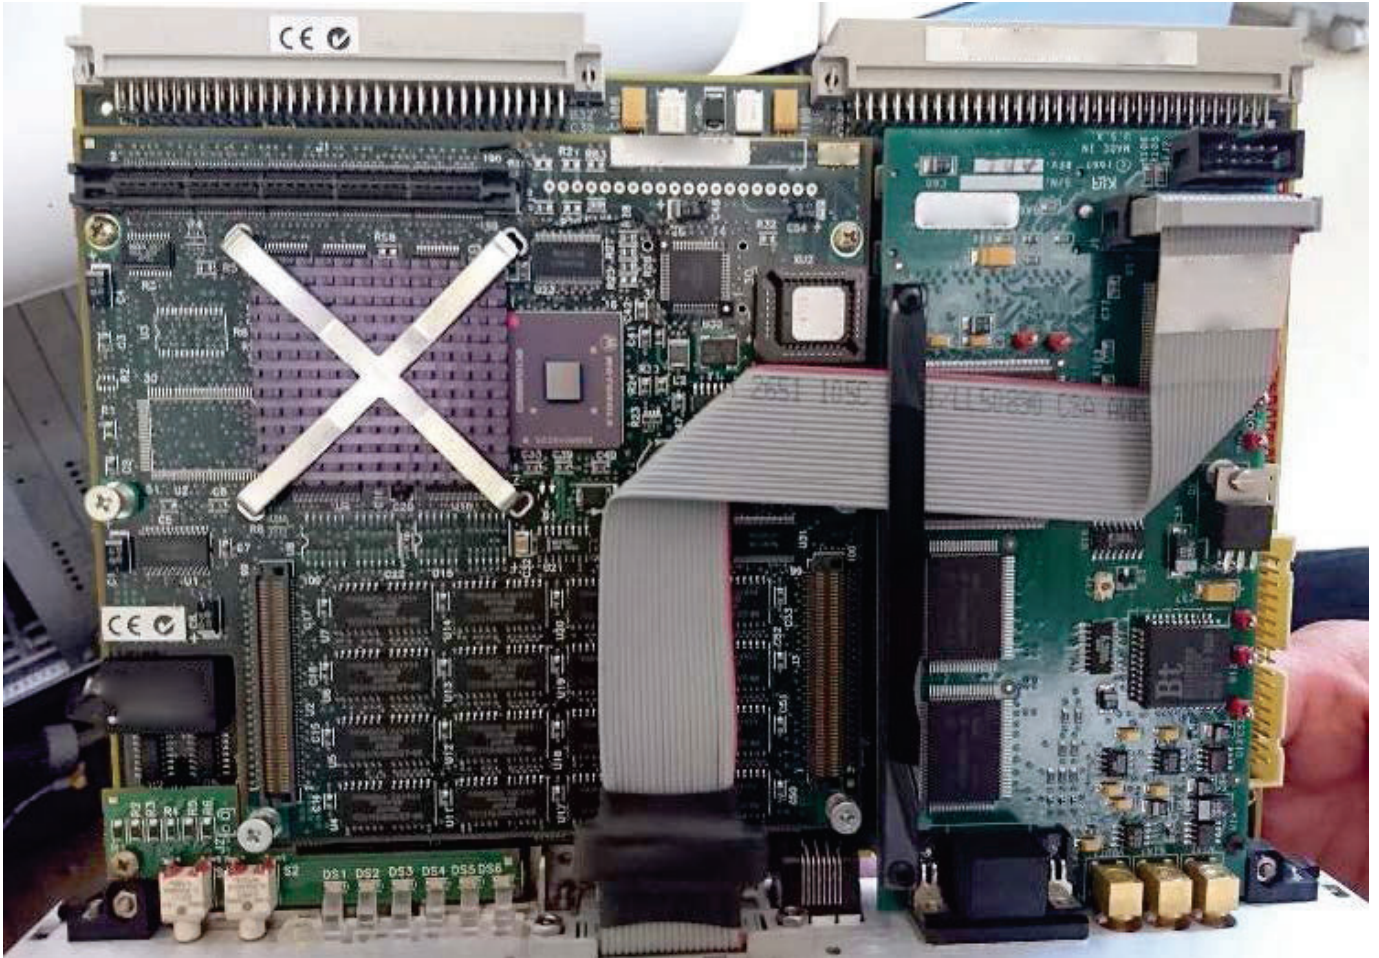

Interested parties may contact Bridge Tronic Global for additional information at +1 949.396.1395 or sales@bridgetronic.com

QUICK
LEAD TIMES

QUALITY
EQUIPMENT

COMPETITIVE
PRICING