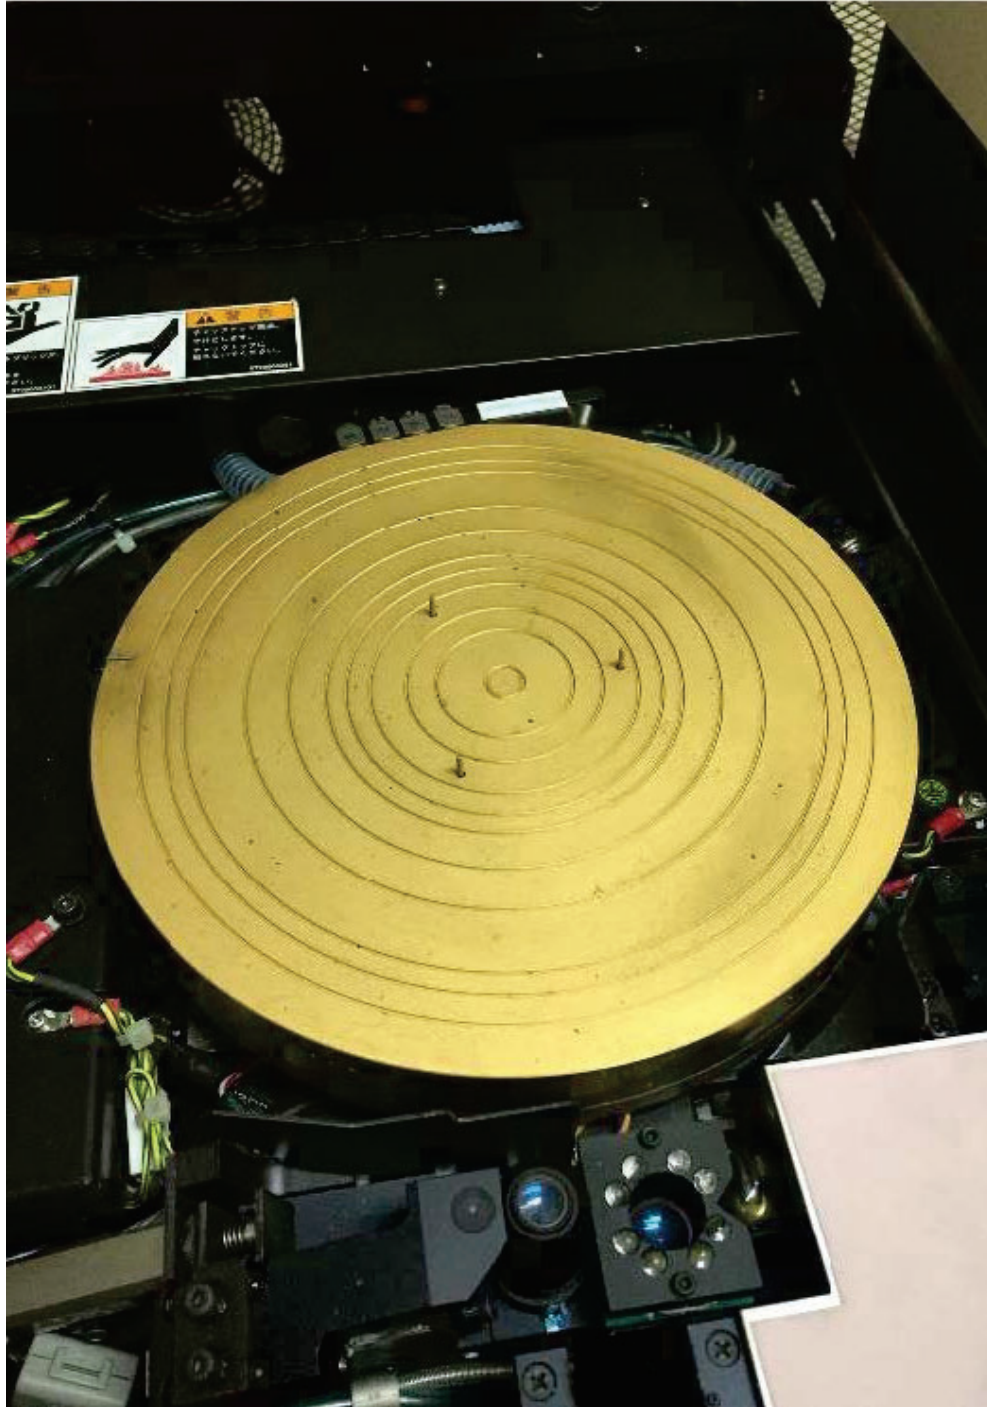

Interested parties may contact Bridge Tronic Global for additional information at +1 949.396.1395 or sales@bridgetronic.com

QUICK
LEAD TIMES

QUALITY
EQUIPMENT

COMPETITIVE
PRICING