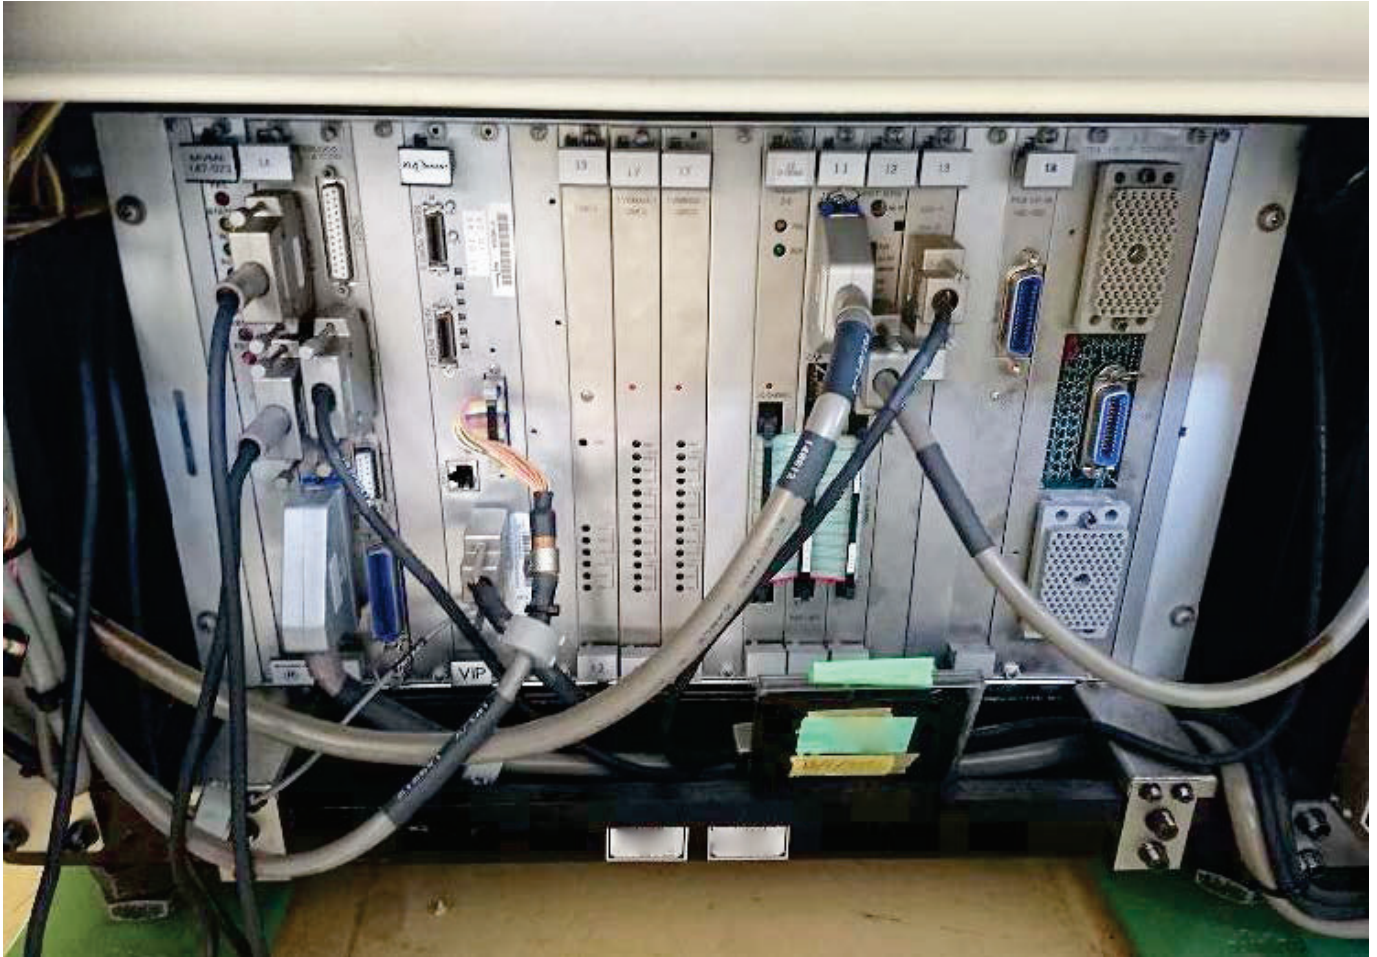

Interested parties may contact Bridge Tronic Global for additional information at +1 949.396.1395 or sales@bridgetronic.com

QUICK
LEAD TIMES

QUALITY
EQUIPMENT

COMPETITIVE
PRICING