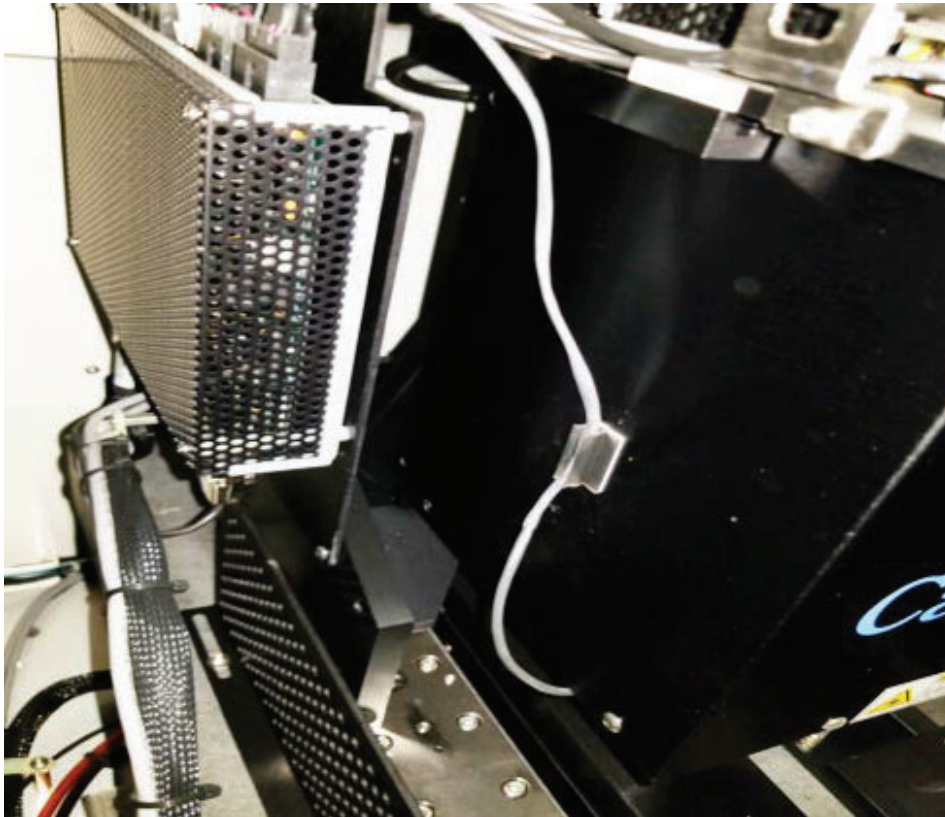

Interested parties may contact Bridge Tronic Global for additional information at +1 949.396.1395 or sales@bridgetronic.com

QUICK
LEAD TIMES

QUALITY
EQUIPMENT

COMPETITIVE
PRICING