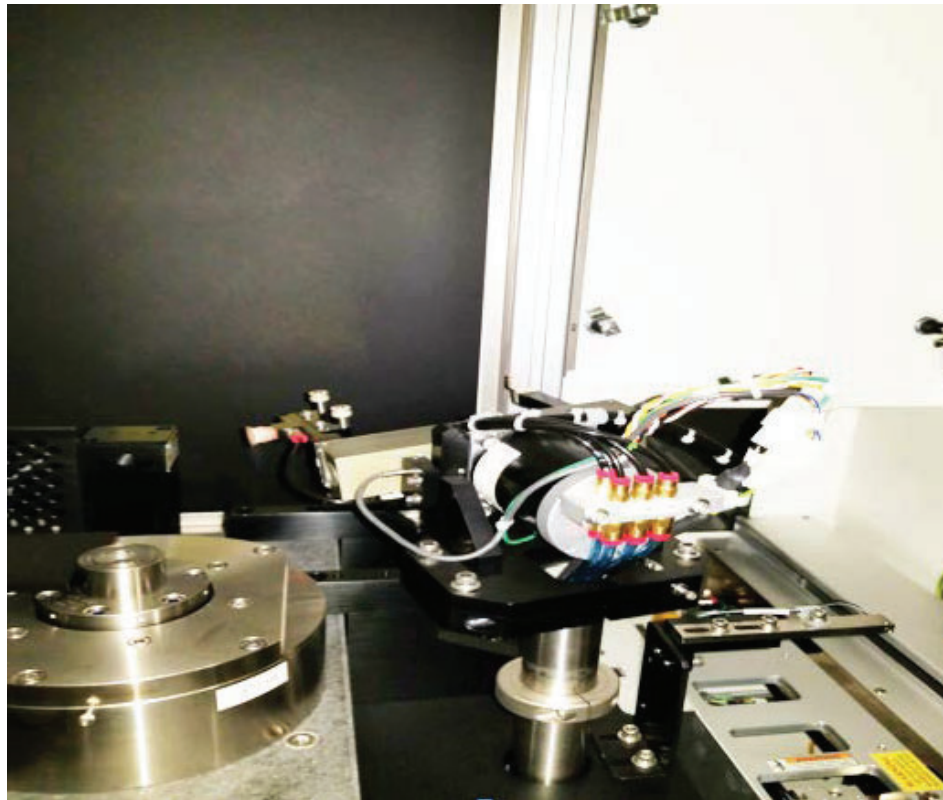

Interested parties may contact Bridge Tronic Global for additional information at +1 949.396.1395 or sales@bridgetronic.com

QUICK
LEAD TIMES

QUALITY
EQUIPMENT

COMPETITIVE
PRICING