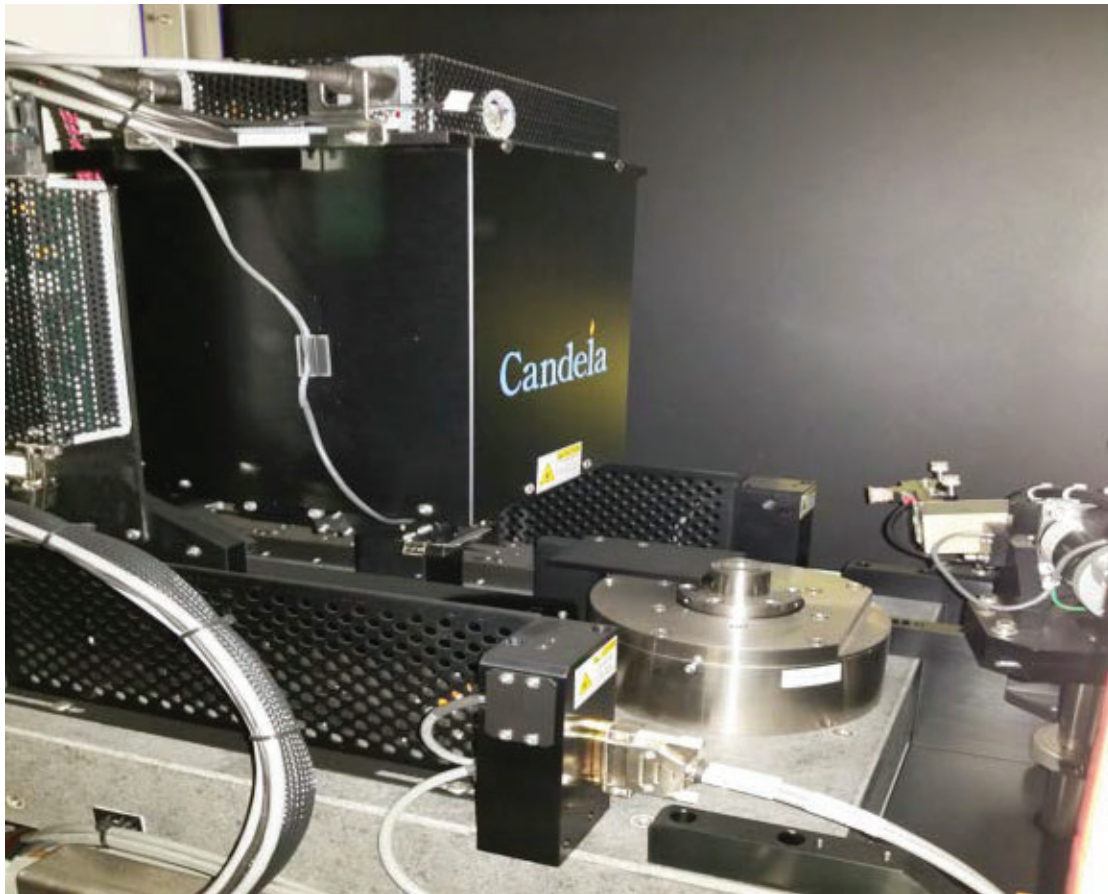

Interested parties may contact Bridge Tronic Global for additional information at +1 949.396.1395 or sales@bridgetronic.com

QUICK
LEAD TIMES

QUALITY
EQUIPMENT

COMPETITIVE
PRICING