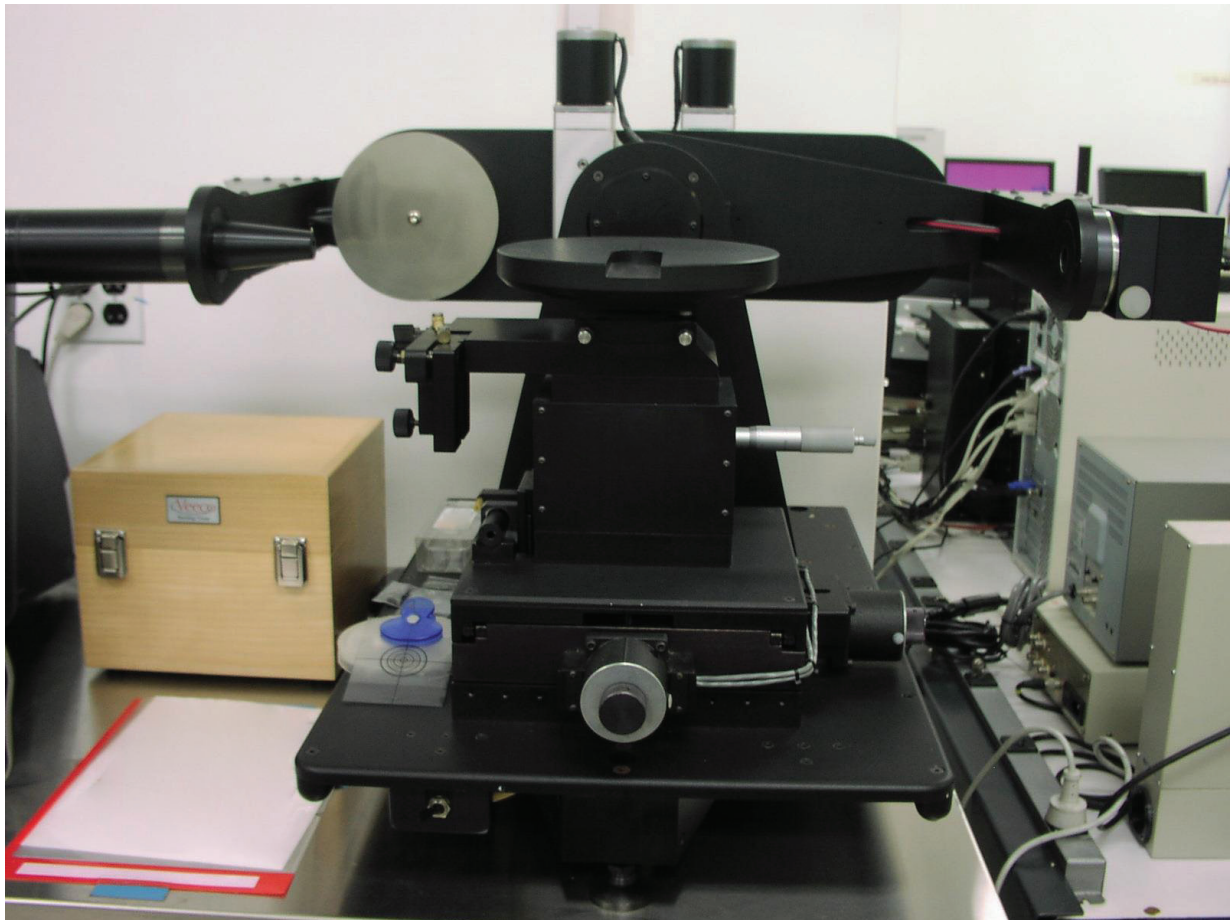

J.A. Woollam WVAS Ellipsometer

Asset ID: 44803

To our knowledge, the information contained in this data sheet is accurate, but it may contain errors and we do not warrant the completeness or accuracy of this data.