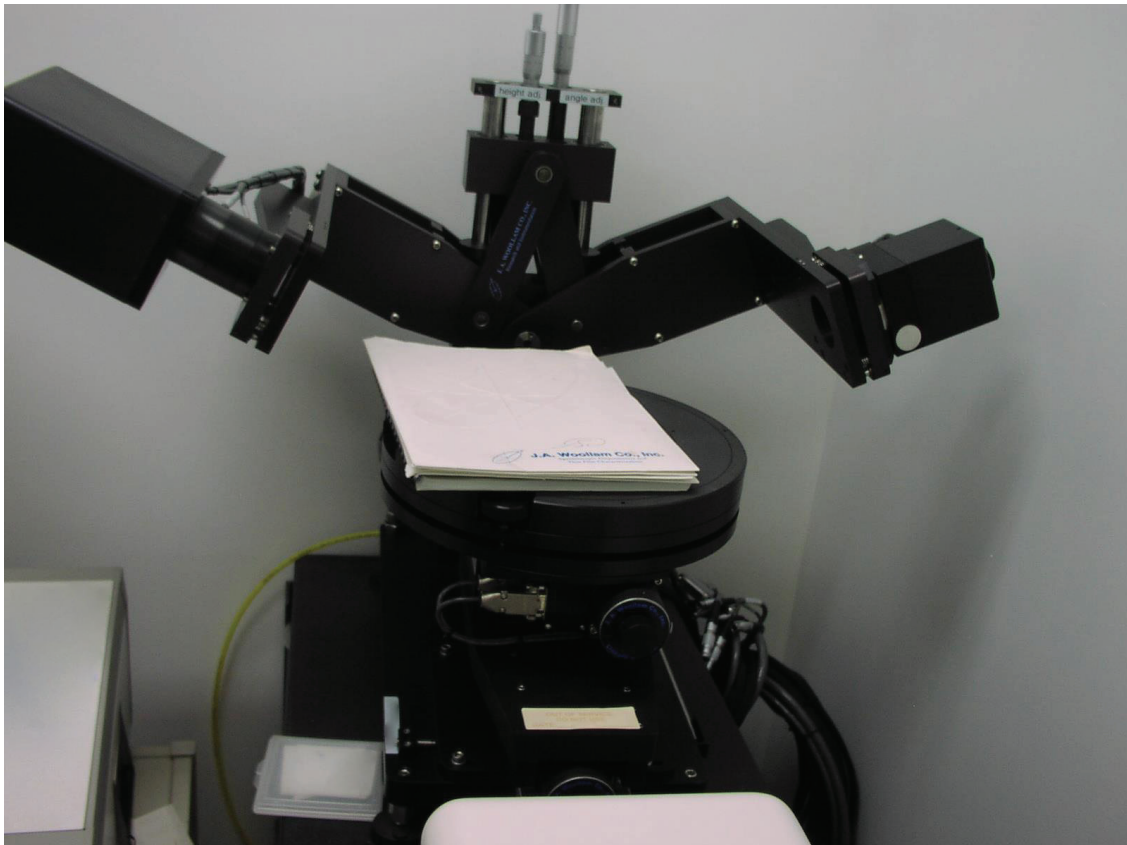

J.A. Woollam M 88 Ellipsometer

Asset ID: 44798

To our knowledge, the information contained in this data sheet is accurate, but it may contain errors and we do not warrant the completeness or accuracy of this data.