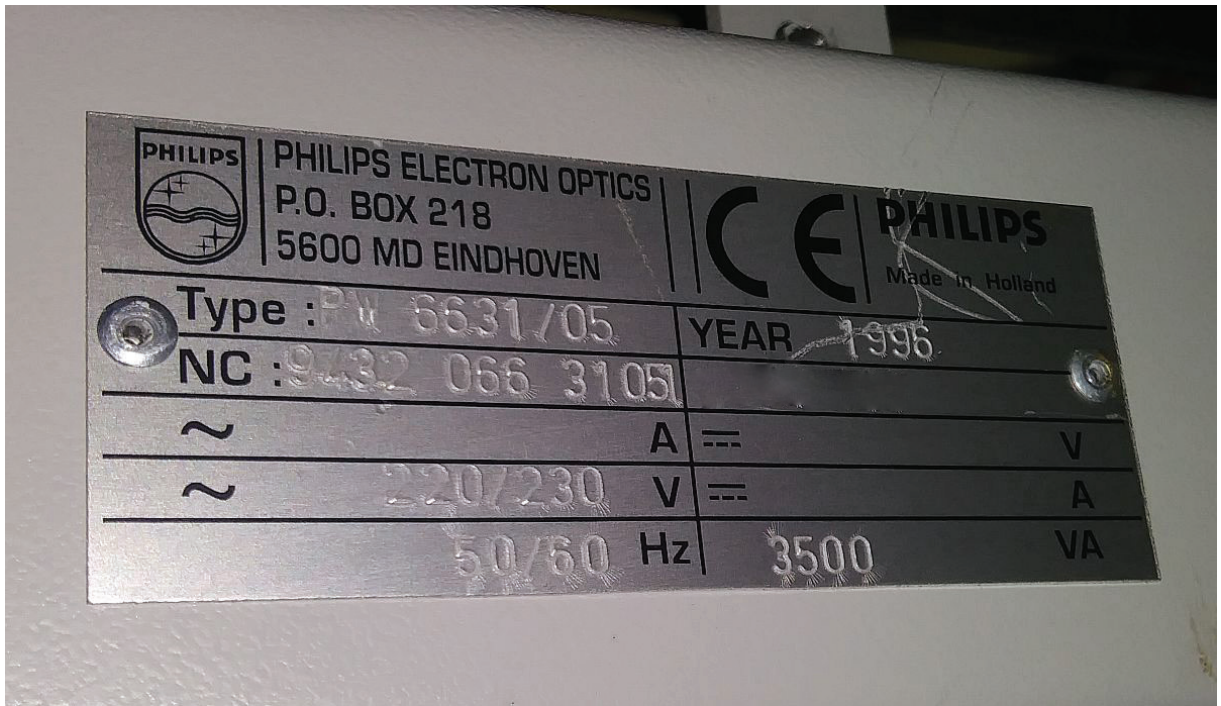

Interested parties may contact Bridge Tronic Global for additional information at +1 949.396.1395 or sales@bridgetronic.com

QUICK
LEAD TIMES

QUALITY
EQUIPMENT

COMPETITIVE
PRICING