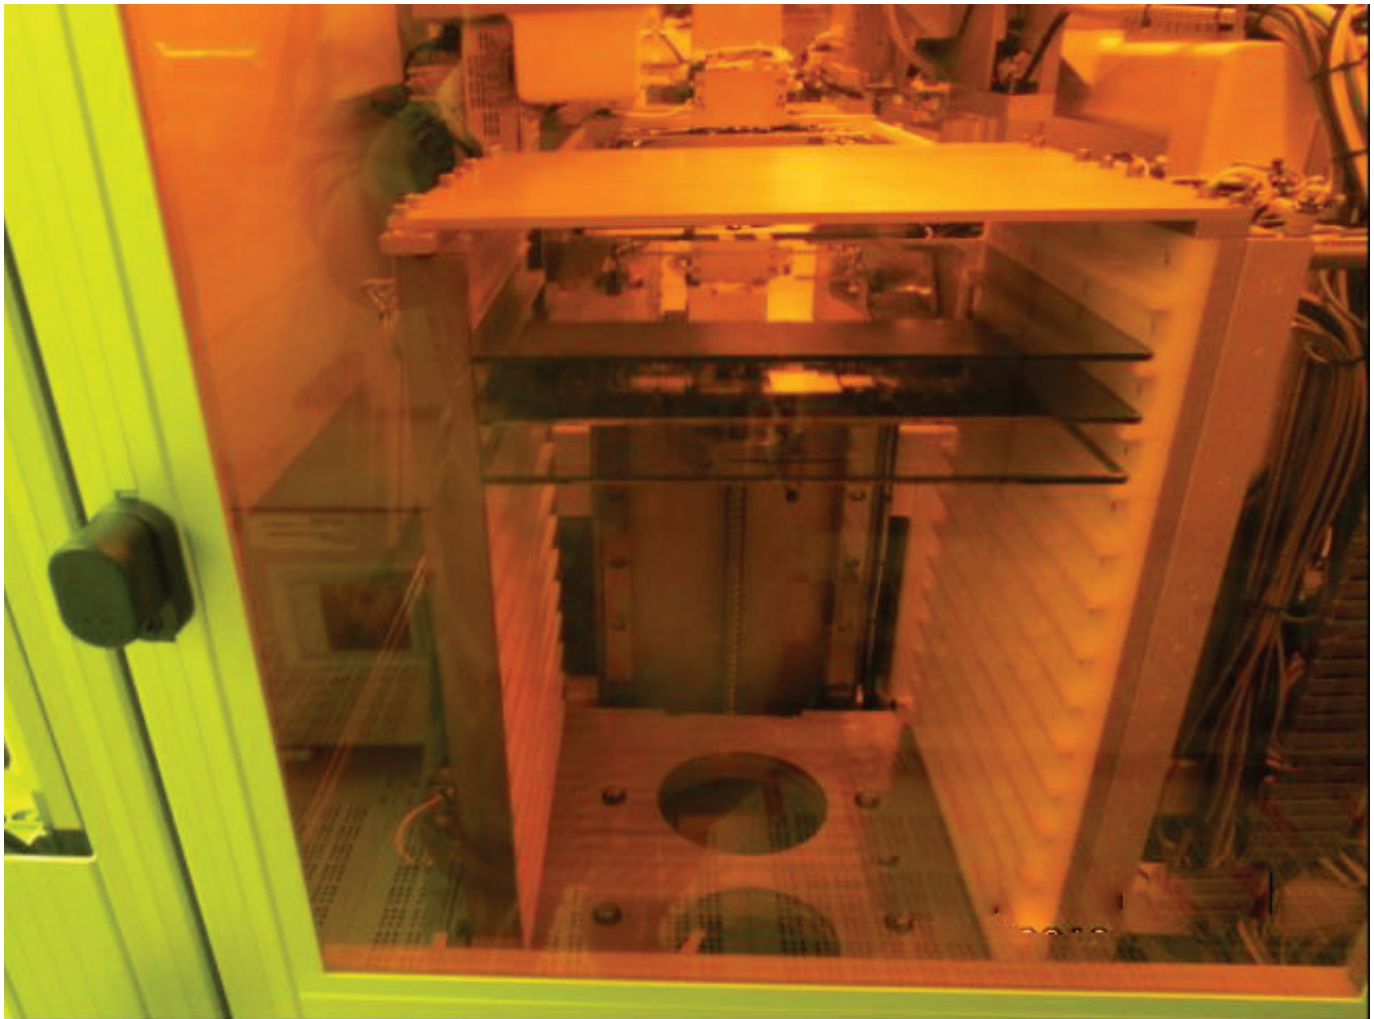

Interested parties may contact Bridge Tronic Global for additional information at +1 949.396.1395 or sales@bridgetronic.com

QUICK
LEAD TIMES

QUALITY
EQUIPMENT

COMPETITIVE
PRICING