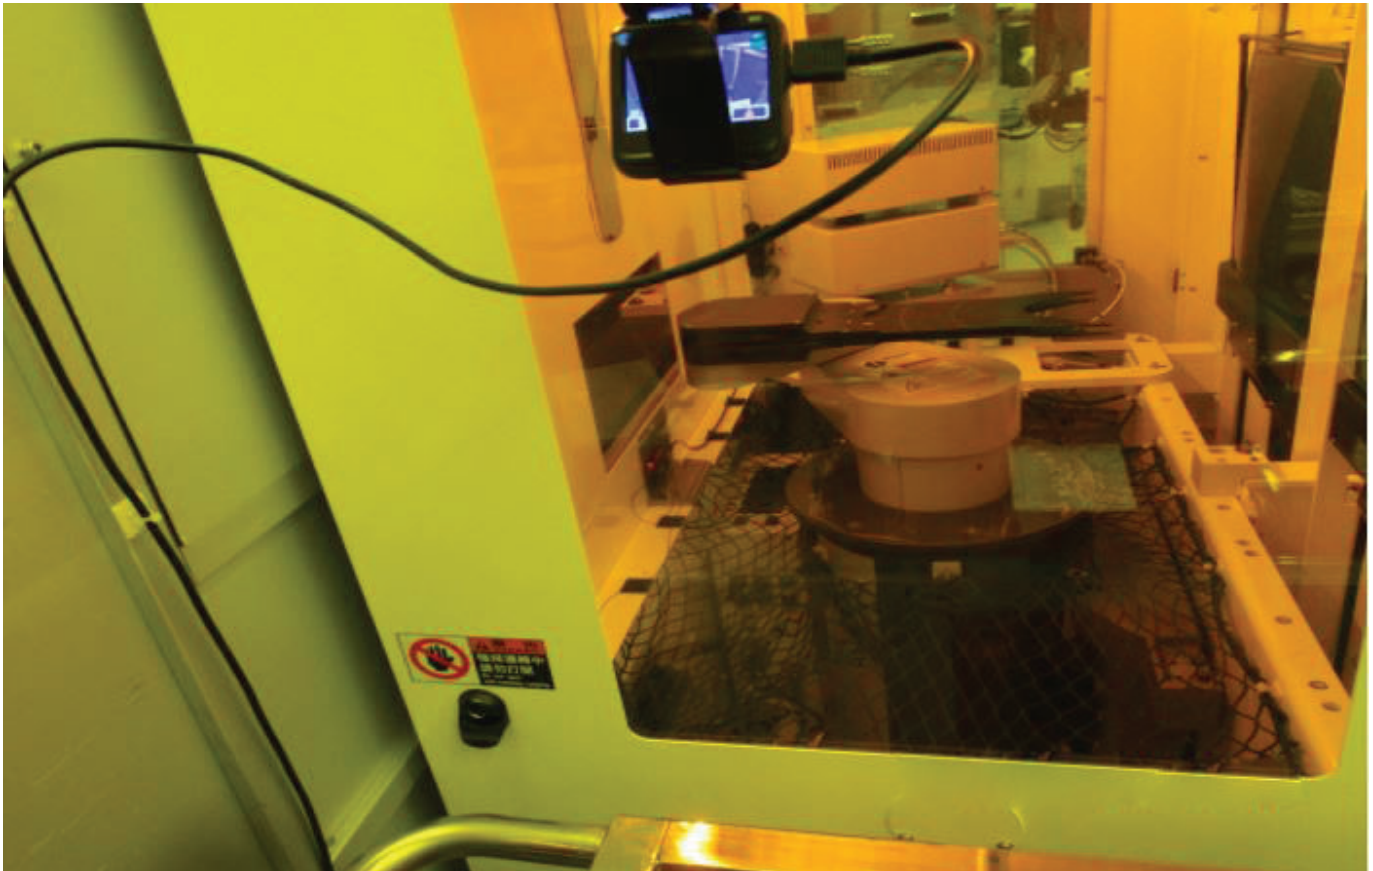

Interested parties may contact Bridge Tronic Global for additional information at +1 949.396.1395 or sales@bridgetronic.com

QUICK
LEAD TIMES

QUALITY
EQUIPMENT

COMPETITIVE
PRICING