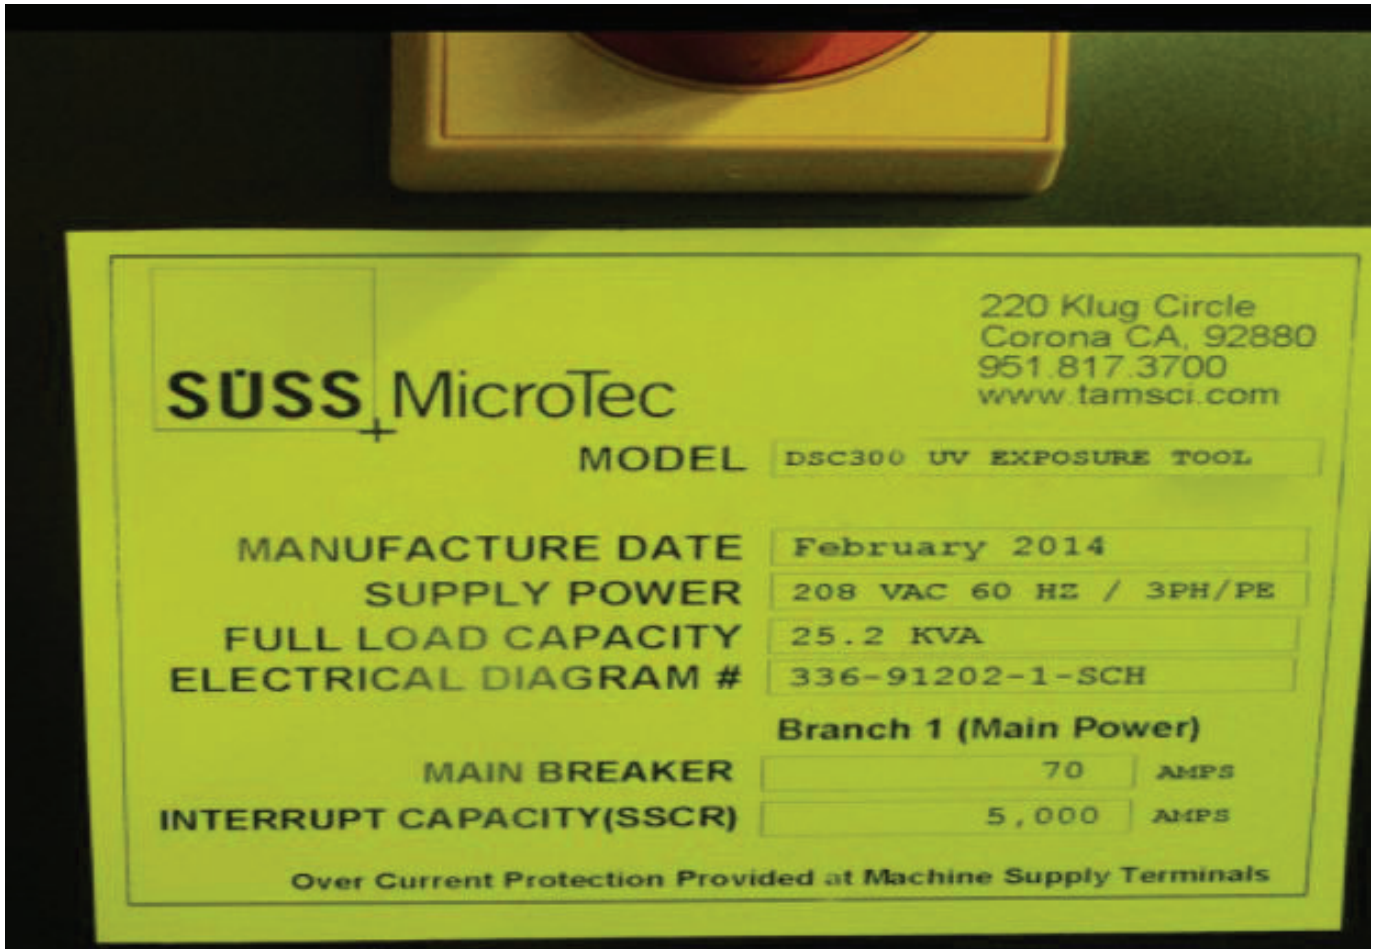

Interested parties may contact Bridge Tronic Global for additional information at +1 949.396.1395 or sales@bridgetronic.com

QUICK
LEAD TIMES

QUALITY
EQUIPMENT

COMPETITIVE
PRICING