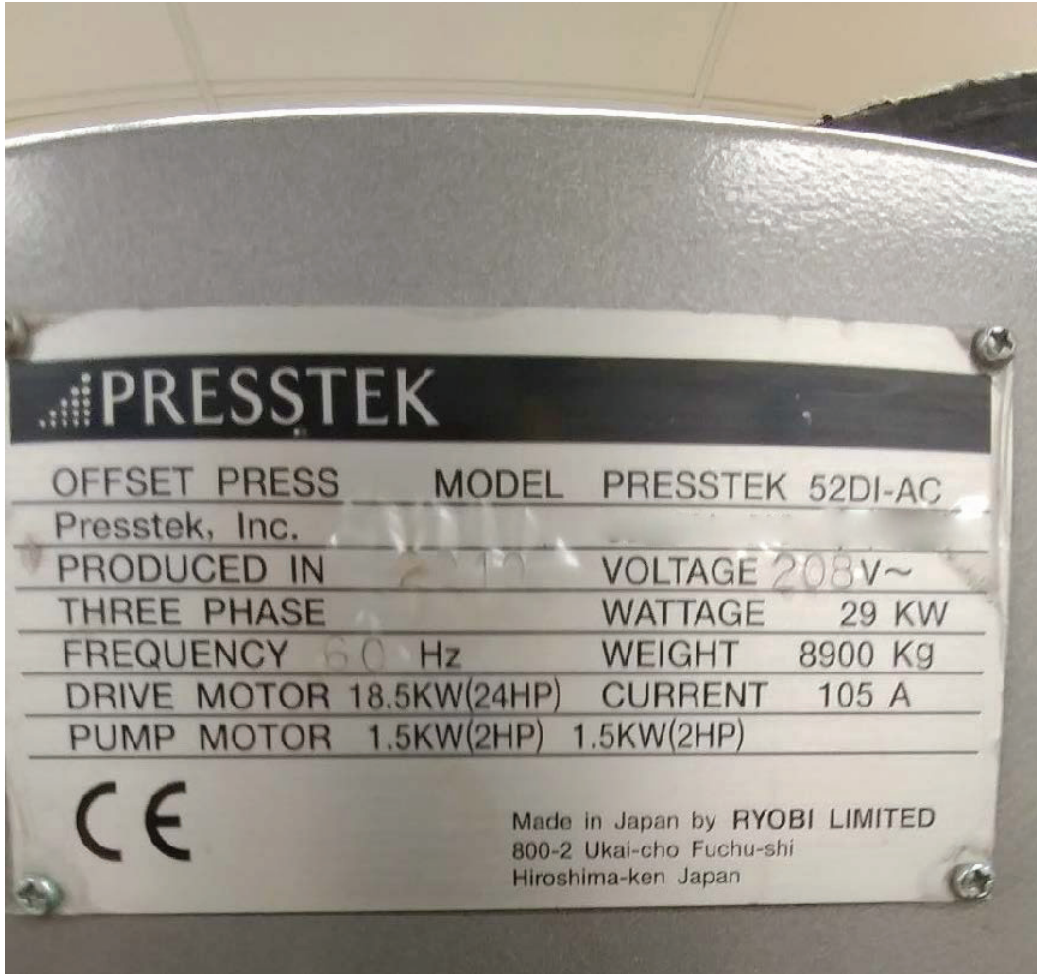

Interested parties may contact Bridge Tronic Global for additional information at +1 949.396.1395 or sales@bridgetronic.com

QUICK
LEAD TIMES

QUALITY
EQUIPMENT

COMPETITIVE
PRICING