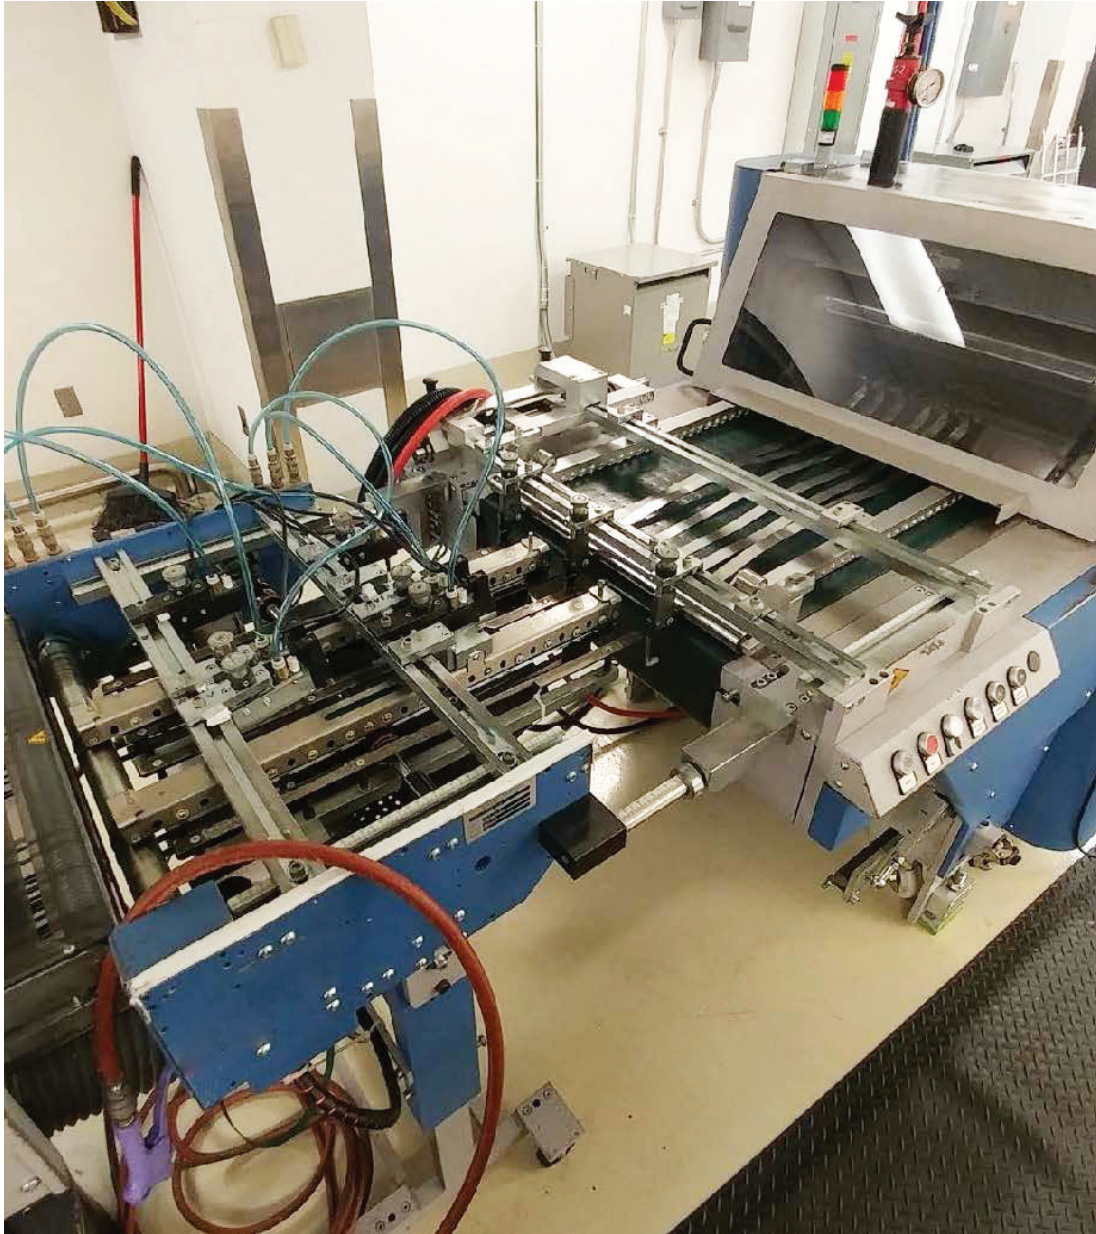

Interested parties may contact Bridge Tronic Global for additional information at +1 949.396.1395 or sales@bridgetronic.com

QUICK
LEAD TIMES

QUALITY
EQUIPMENT

COMPETITIVE
PRICING