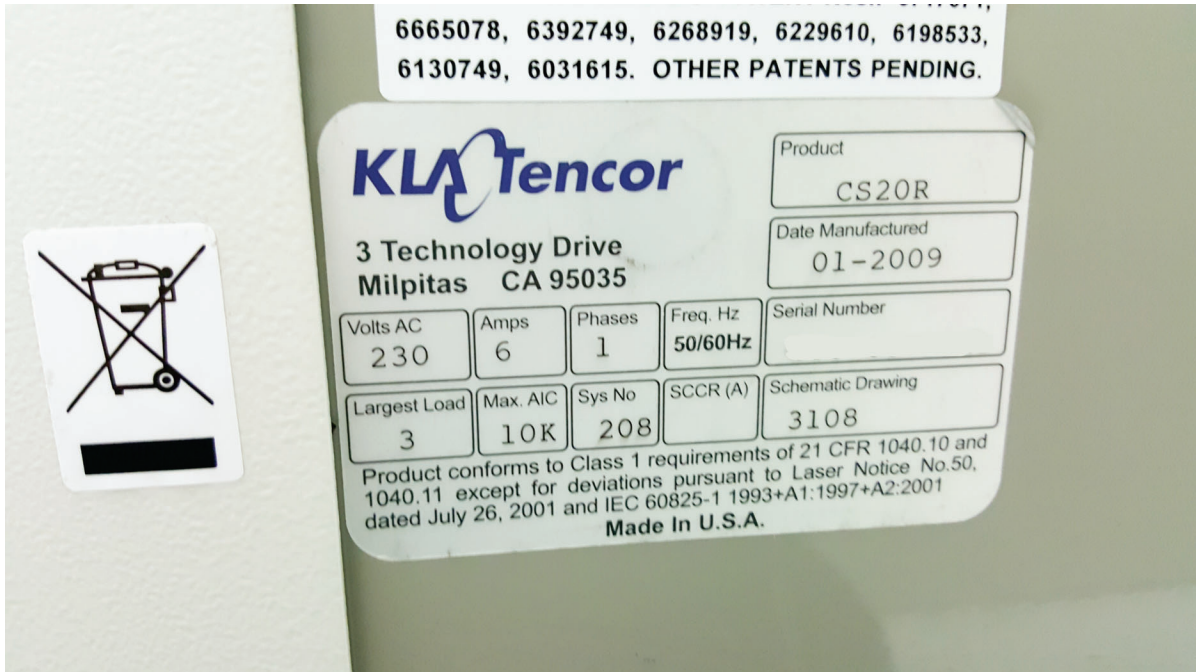

Interested parties may contact Bridge Tronic Global for additional information at +1 949.396.1395 or sales@bridgetronic.com

QUICK
LEAD TIMES

QUALITY
EQUIPMENT

COMPETITIVE
PRICING