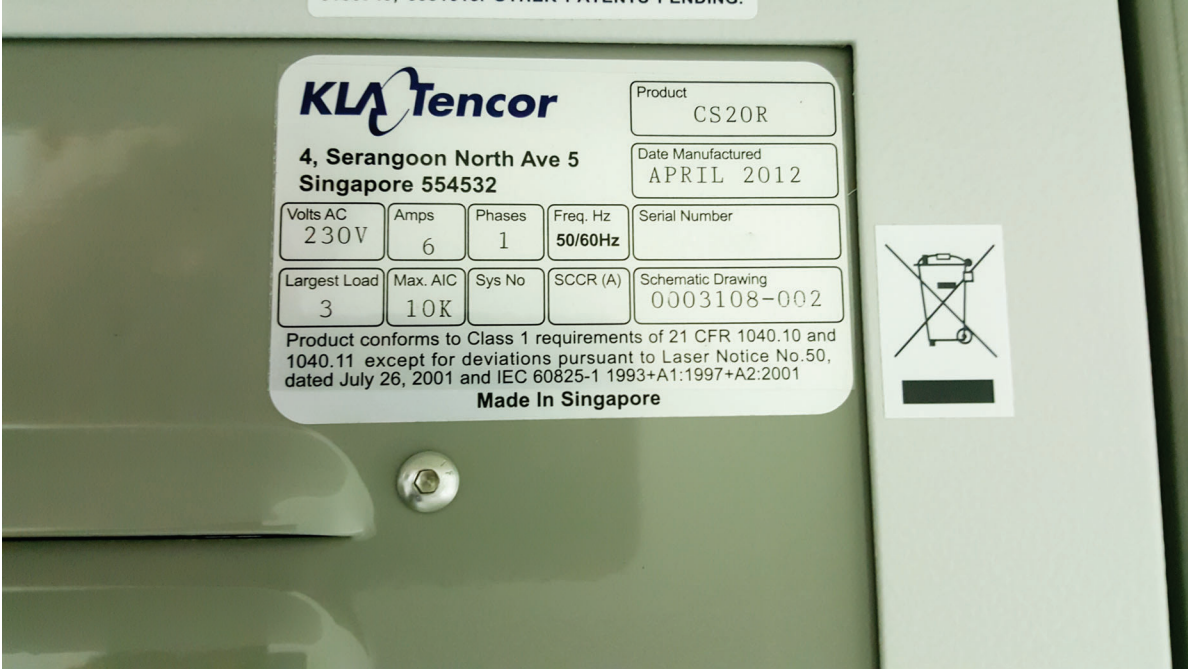

Interested parties may contact Bridge Tronic Global for additional information at +1 949.396.1395 or sales@bridgetronic.com

QUICK
LEAD TIMES

QUALITY
EQUIPMENT

COMPETITIVE
PRICING