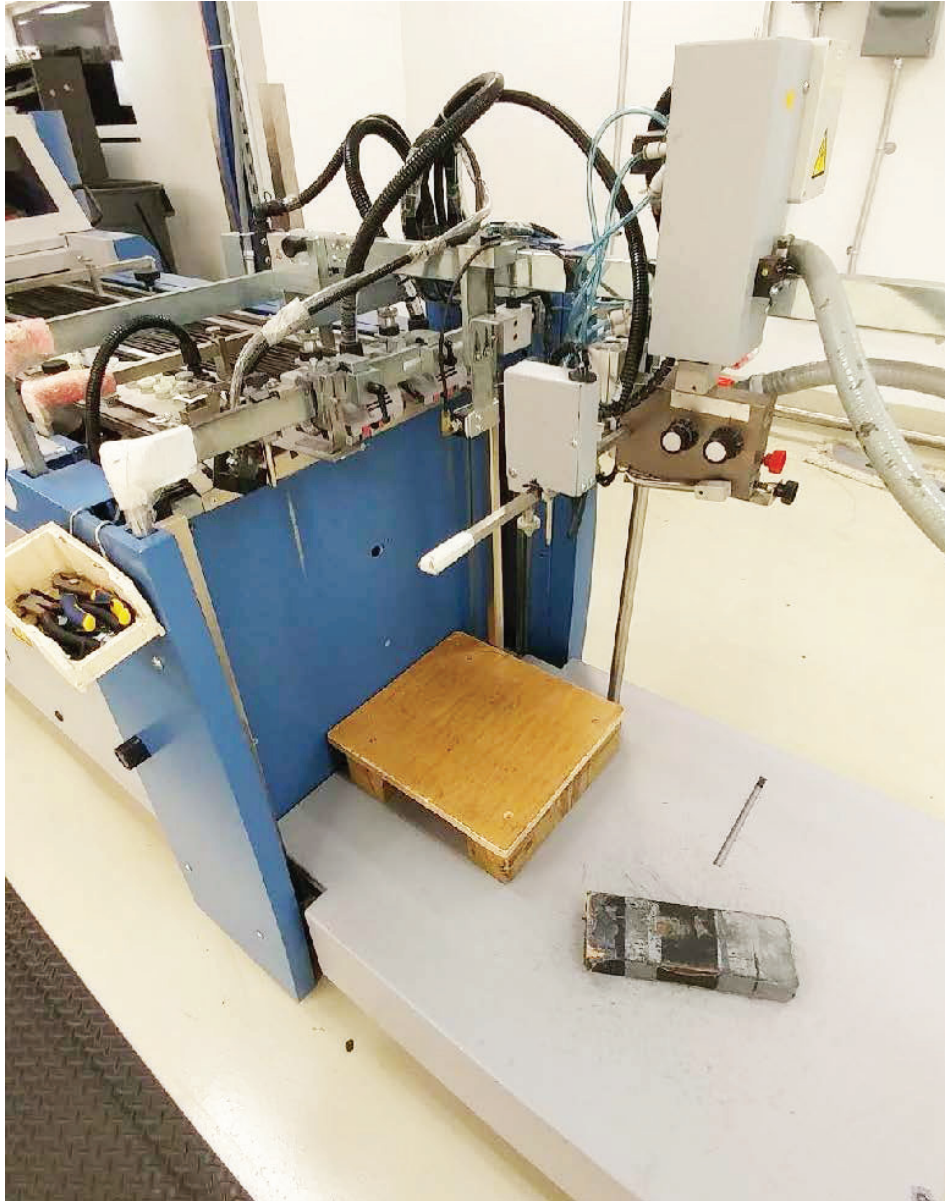

Interested parties may contact Bridge Tronic Global for additional information at +1 949.396.1395 or sales@bridgetronic.com

QUICK
LEAD TIMES

QUALITY
EQUIPMENT

COMPETITIVE
PRICING