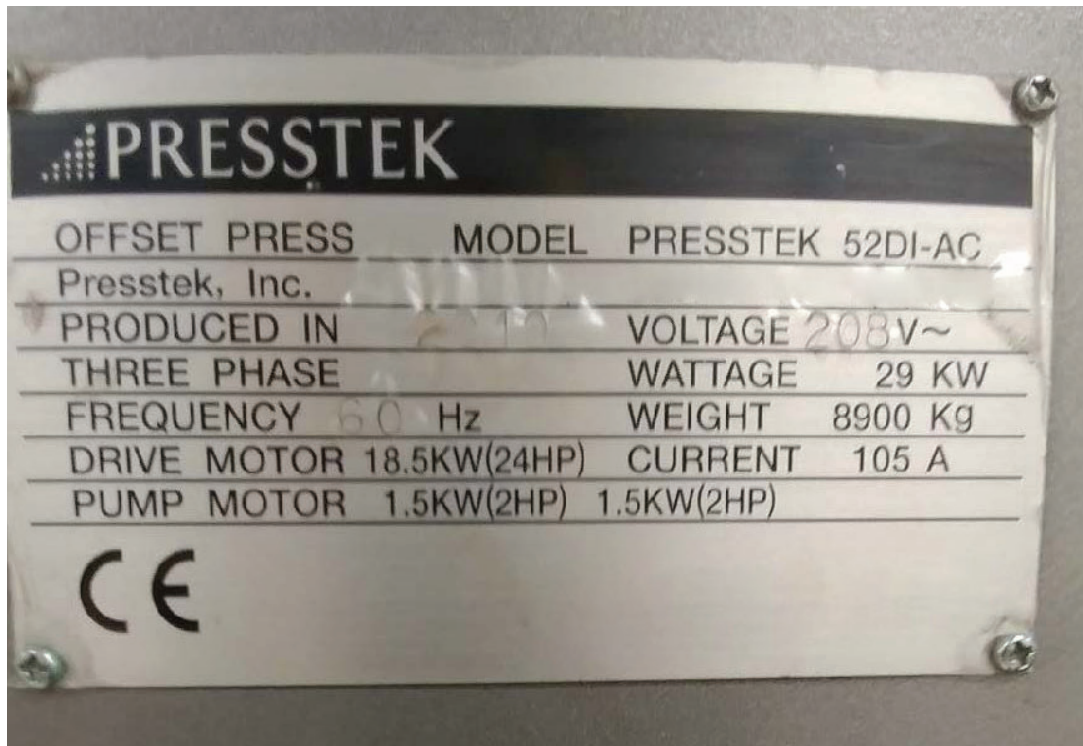

Interested parties may contact Bridge Tronic Global for additional information at +1 949.396.1395 or sales@bridgetronic.com

QUICK
LEAD TIMES

QUALITY
EQUIPMENT

COMPETITIVE
PRICING