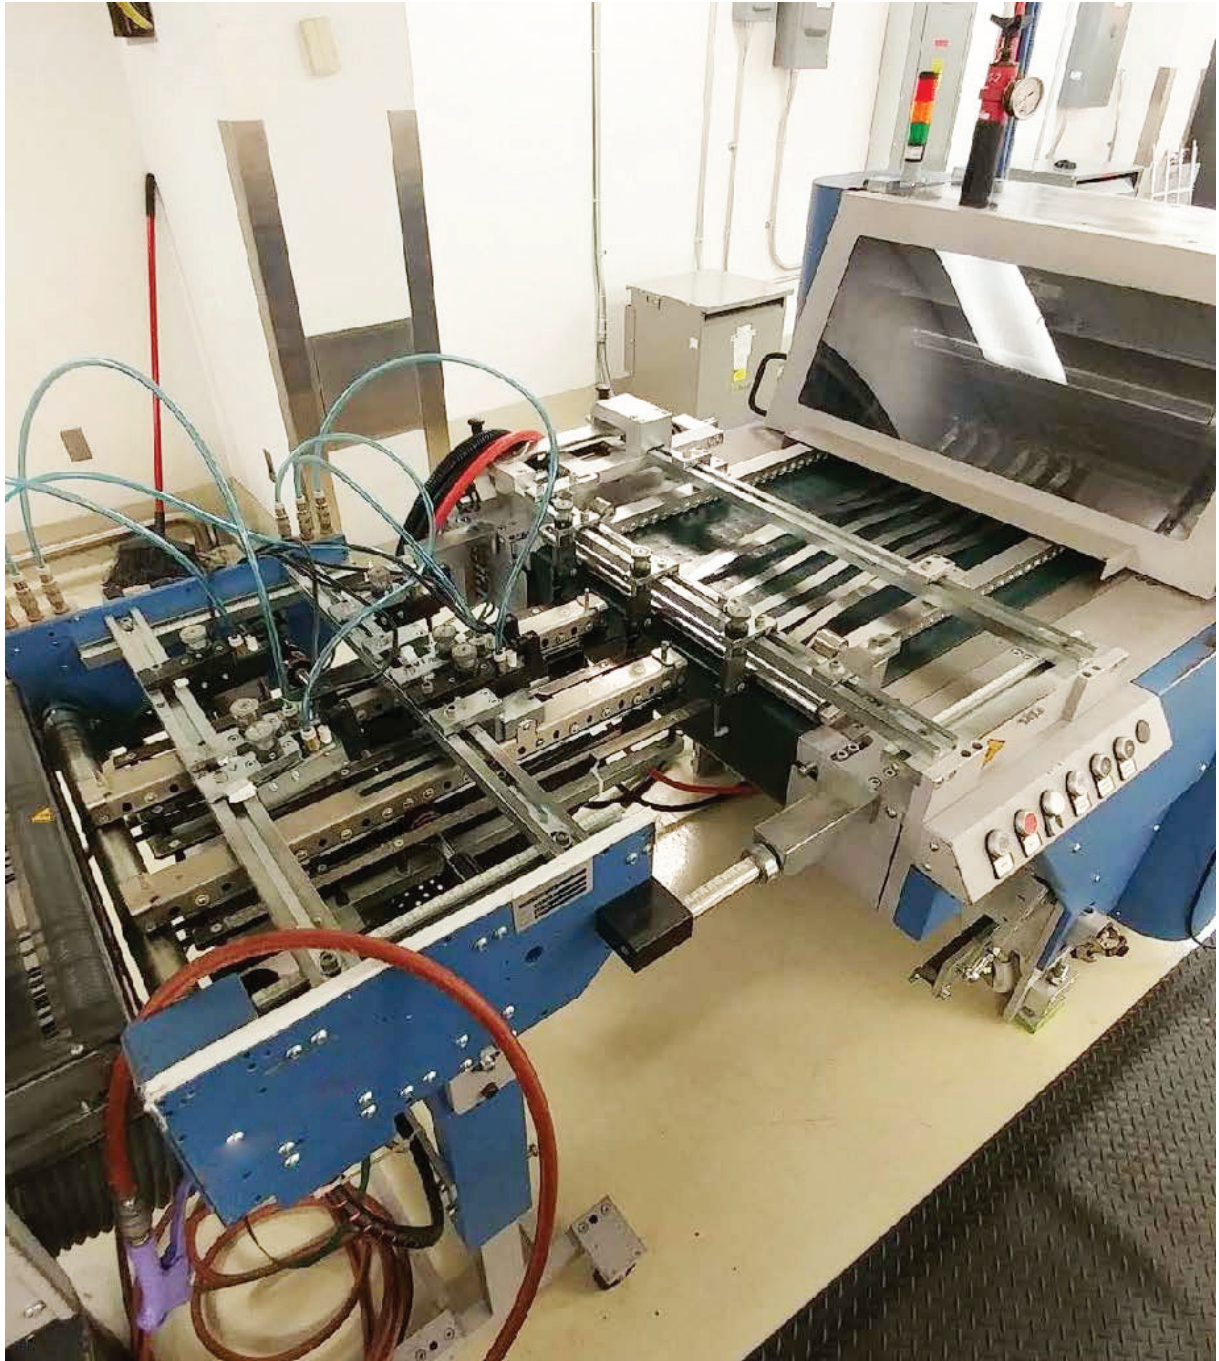

Interested parties may contact Bridge Tronic Global for additional information at +1 949.396.1395 or sales@bridgetronic.com

QUICK
LEAD TIMES

QUALITY
EQUIPMENT

COMPETITIVE
PRICING