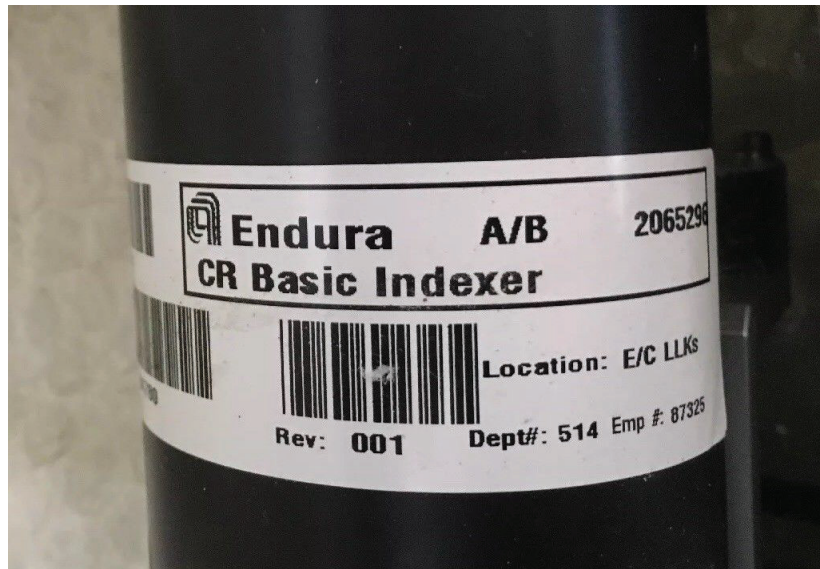

Interested parties may contact Bridge Tronic Global for additional information at +1 949.396.1395 or sales@bridgetronic.com

QUICK
LEAD TIMES

QUALITY
EQUIPMENT

COMPETITIVE
PRICING