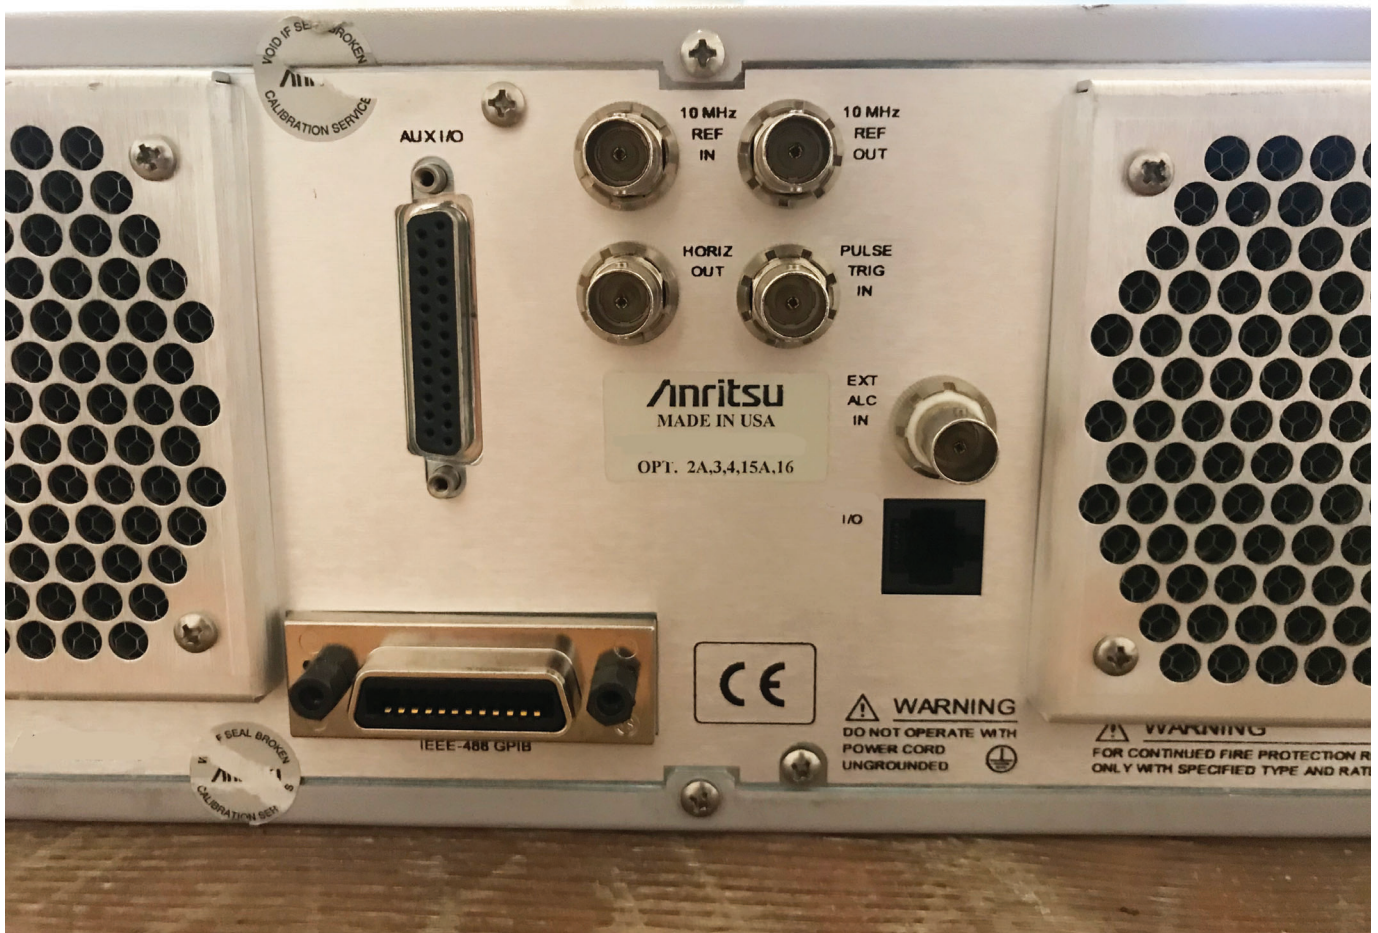

BT Bridge Tronic

— G L O B A L —

Interested parties may contact Bridge Tronic Global for additional information at +1 949.396.1395 or sales@bridgetronic.com

QUICK
LEAD TIMES

QUALITY
EQUIPMENT

COMPETITIVE
PRICING

1001 W 17th Street, Suite B Costa Mesa, CA 92627 USA Office: +1 949.396.1395