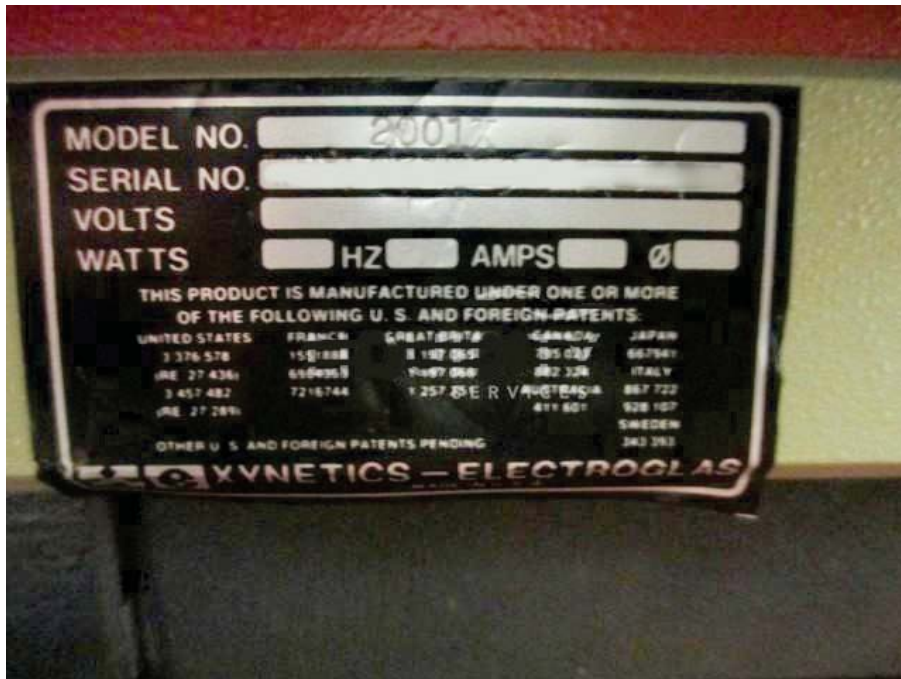

Interested parties may contact Bridge Tronic Global for additional information at +1 949.396.1395 or sales@bridgetronic.com

QUICK
LEAD TIMES

QUALITY
EQUIPMENT

COMPETITIVE
PRICING