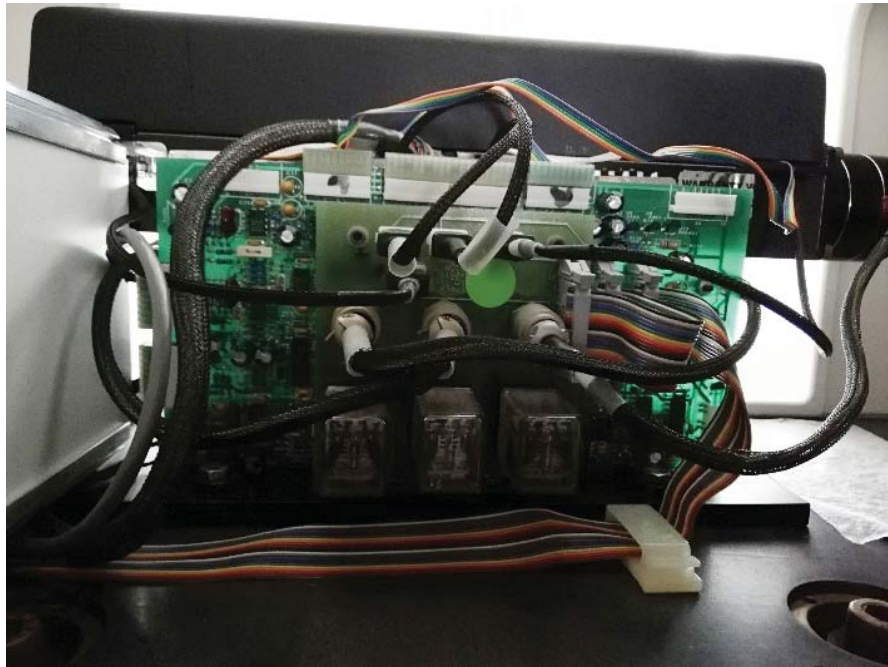

Interested parties may contact Bridge Tronic Global for additional information at +1 949.396.1395 or sales@bridgetronic.com

QUICK
LEAD TIMES

QUALITY
EQUIPMENT

COMPETITIVE
PRICING