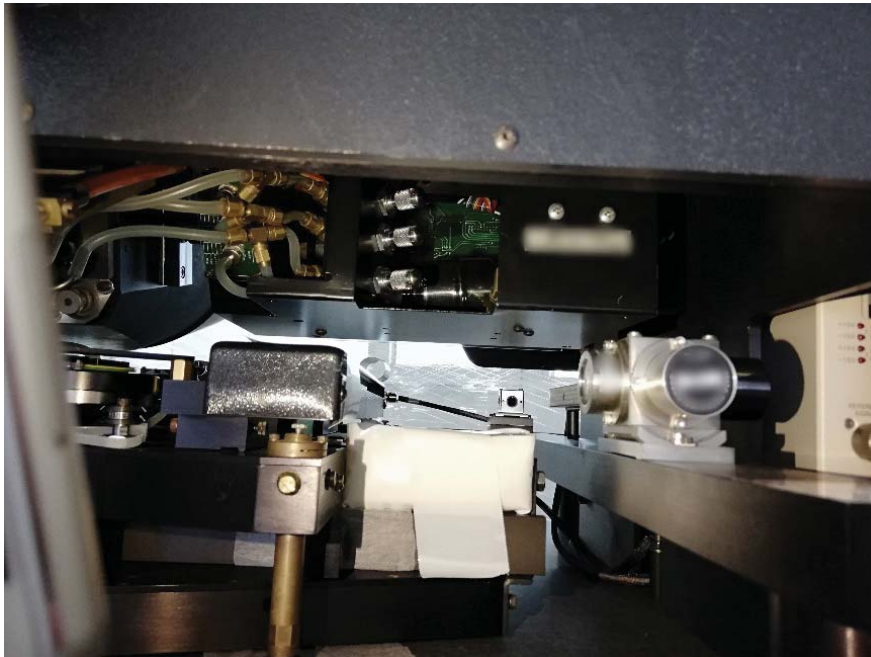

Interested parties may contact Bridge Tronic Global for additional information at +1 949.396.1395 or sales@bridgetronic.com

QUICK
LEAD TIMES

QUALITY
EQUIPMENT

COMPETITIVE
PRICING