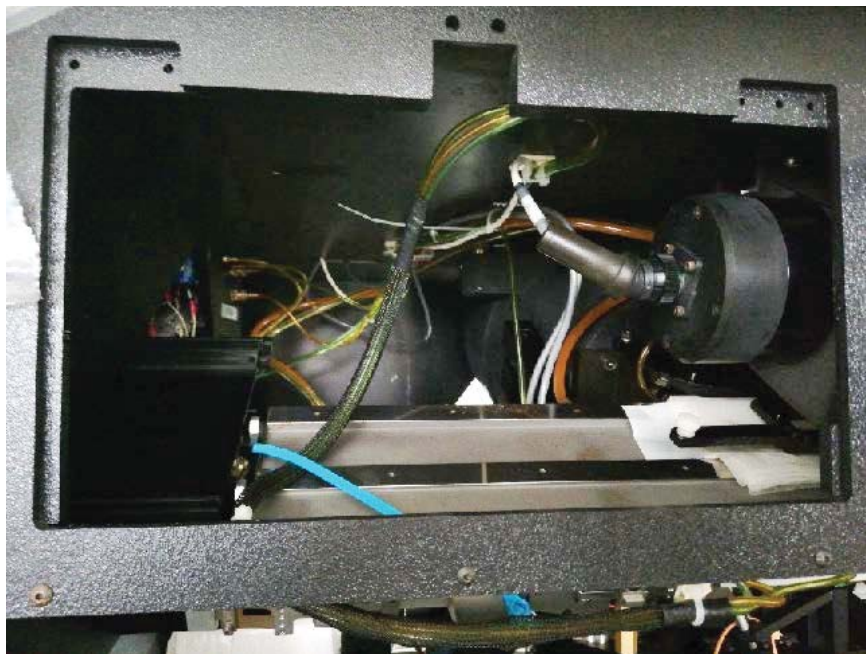

Interested parties may contact Bridge Tronic Global for additional information at +1 949.396.1395 or sales@bridgetronic.com

QUICK
LEAD TIMES

QUALITY
EQUIPMENT

COMPETITIVE
PRICING