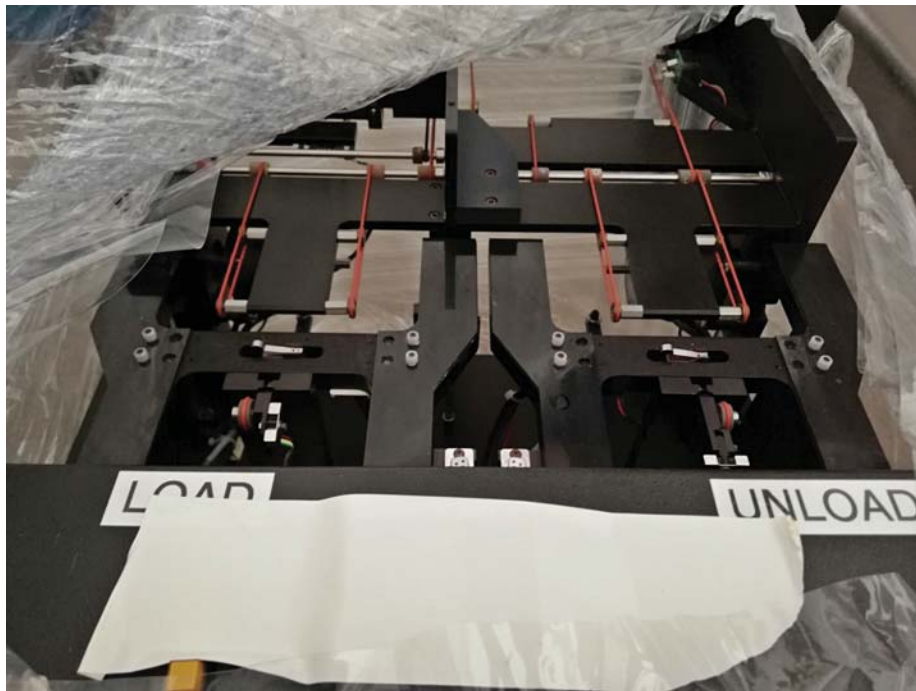

Interested parties may contact Bridge Tronic Global for additional information at +1 949.396.1395 or sales@bridgetronic.com

QUICK
LEAD TIMES

QUALITY
EQUIPMENT

COMPETITIVE
PRICING