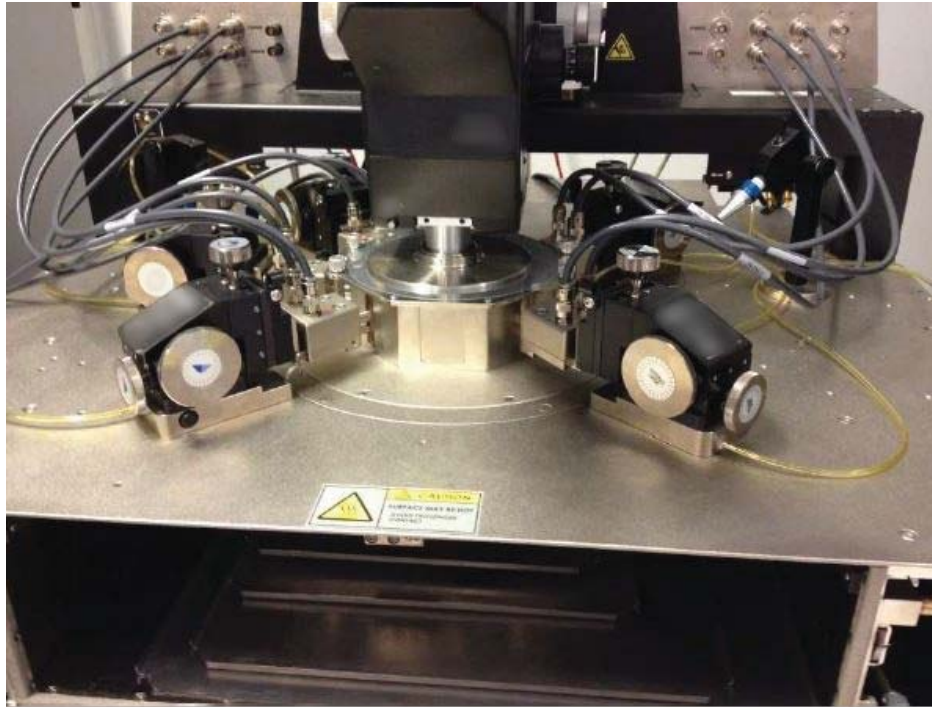

Interested parties may contact Bridge Tronic Global for additional information at +1 949.396.1395 or sales@bridgetronic.com

QUICK
LEAD TIMES

QUALITY
EQUIPMENT

COMPETITIVE
PRICING