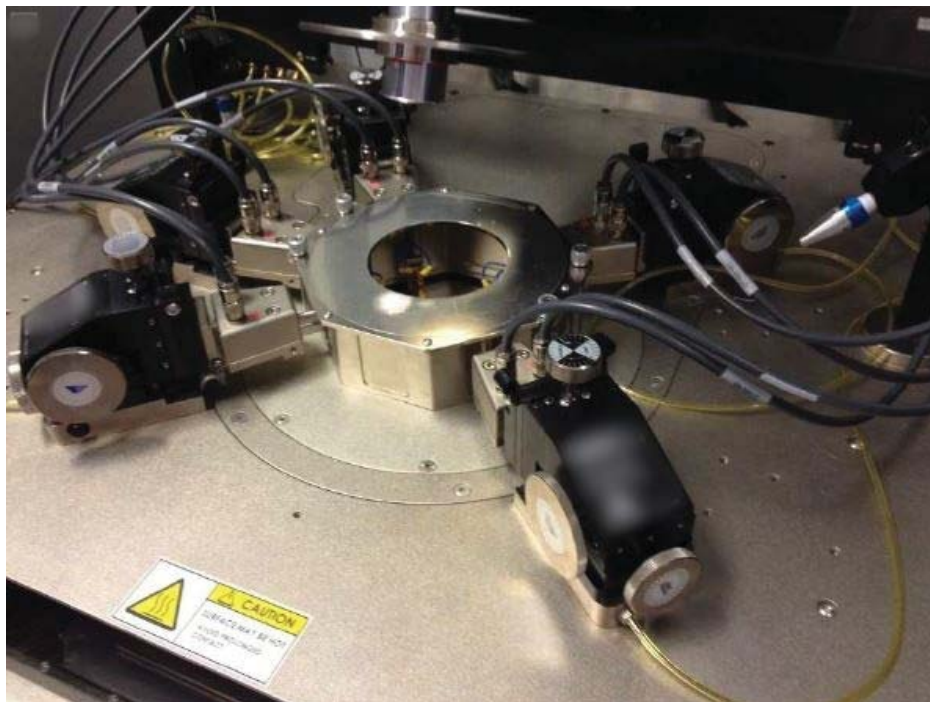

Interested parties may contact Bridge Tronic Global for additional information at +1 949.396.1395 or sales@bridgetronic.com

QUICK
LEAD TIMES

QUALITY
EQUIPMENT

COMPETITIVE
PRICING