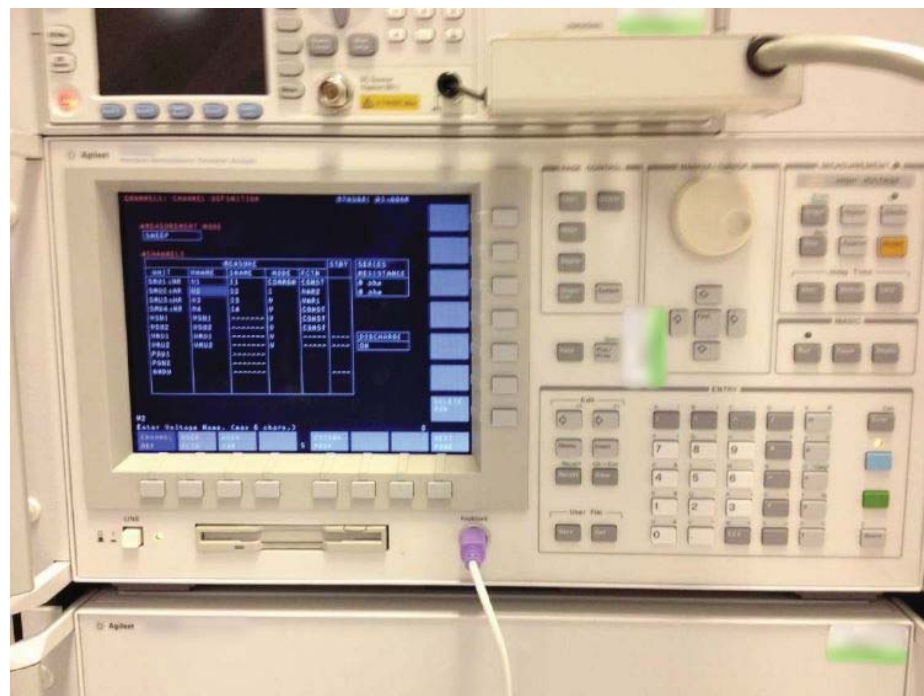

Interested parties may contact Bridge Tronic Global for additional information at +1 949.396.1395 or sales@bridgetronic.com

QUICK
LEAD TIMES

QUALITY
EQUIPMENT

COMPETITIVE
PRICING