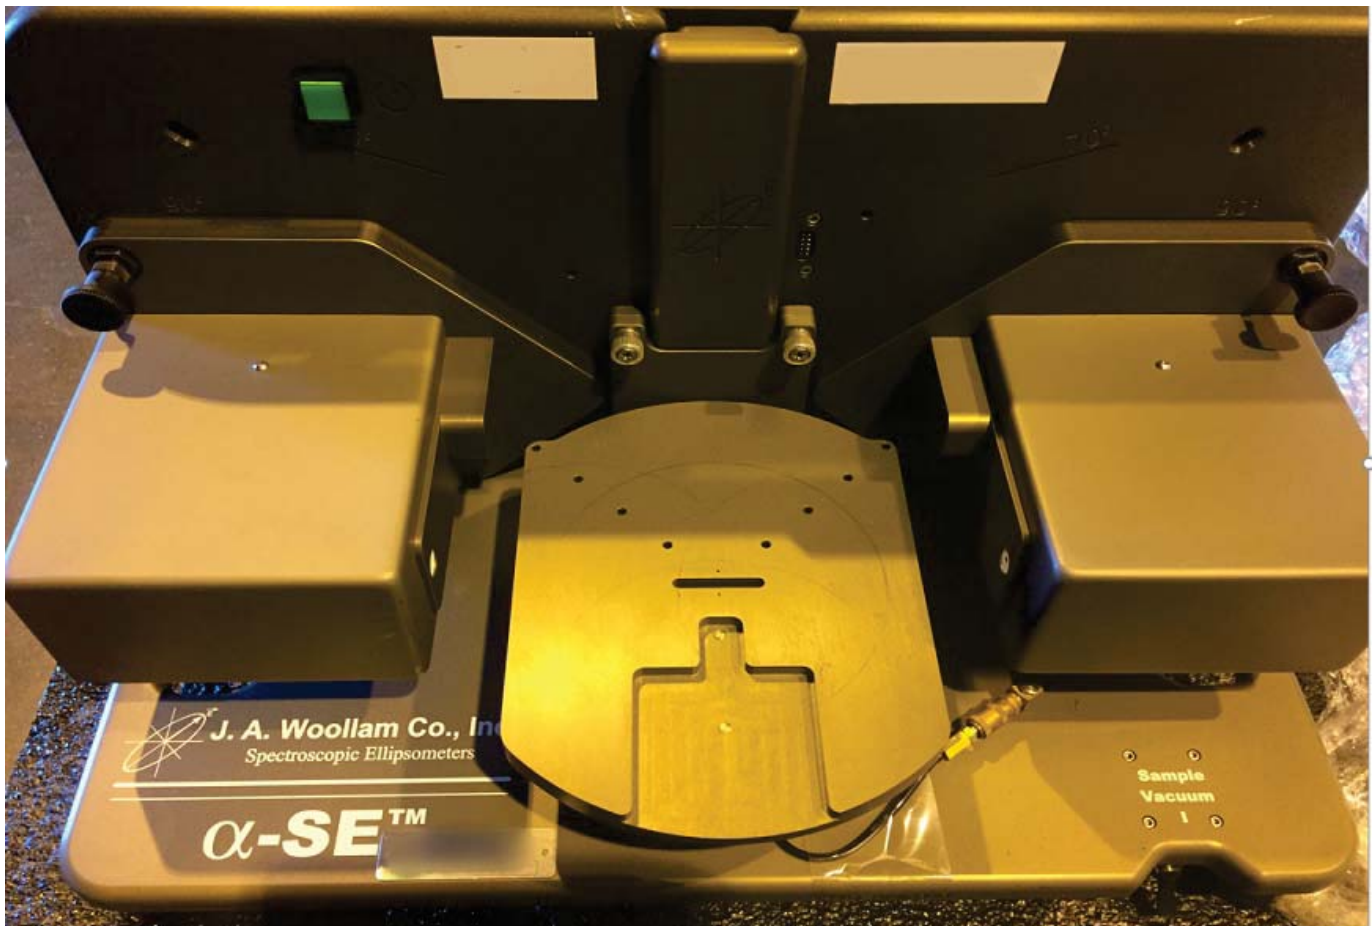

J.A. Woollam A-SE Spectroscopic Ellipsometer

Asset ID: 37133

More Photos on Following Pages

To our knowledge, the information contained in this data sheet is accurate, but it may contain errors and we do not warrant the completeness or accuracy of this data.