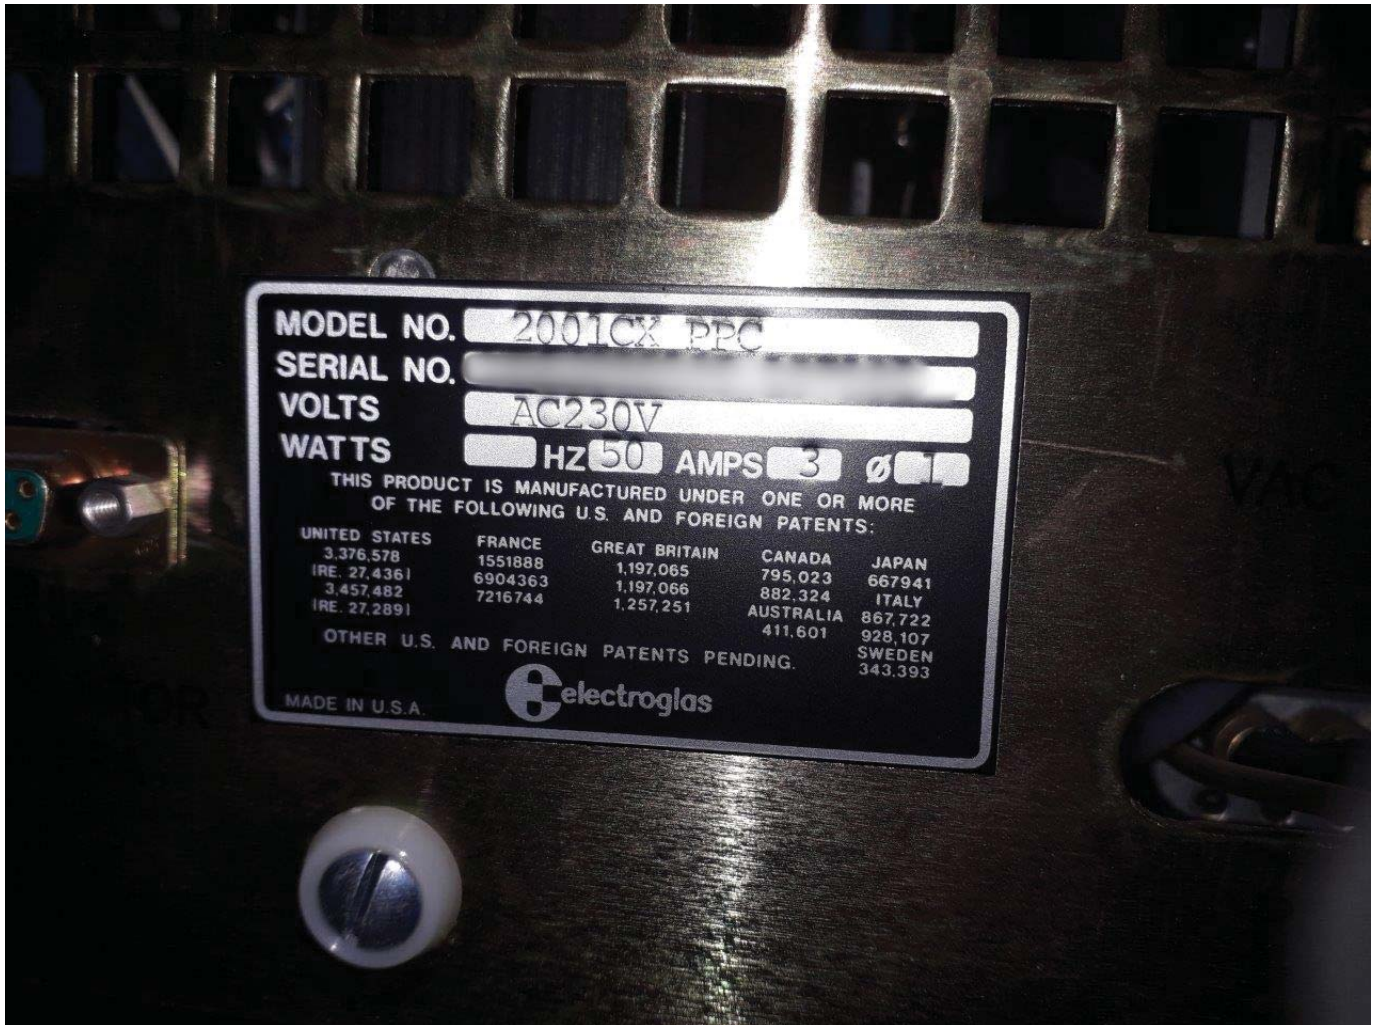

Interested parties may contact Bridge Tronic Global for additional information at +1 949.396.1395 or sales@bridgetronic.com

QUICK
LEAD TIMES

QUALITY
EQUIPMENT

COMPETITIVE
PRICING