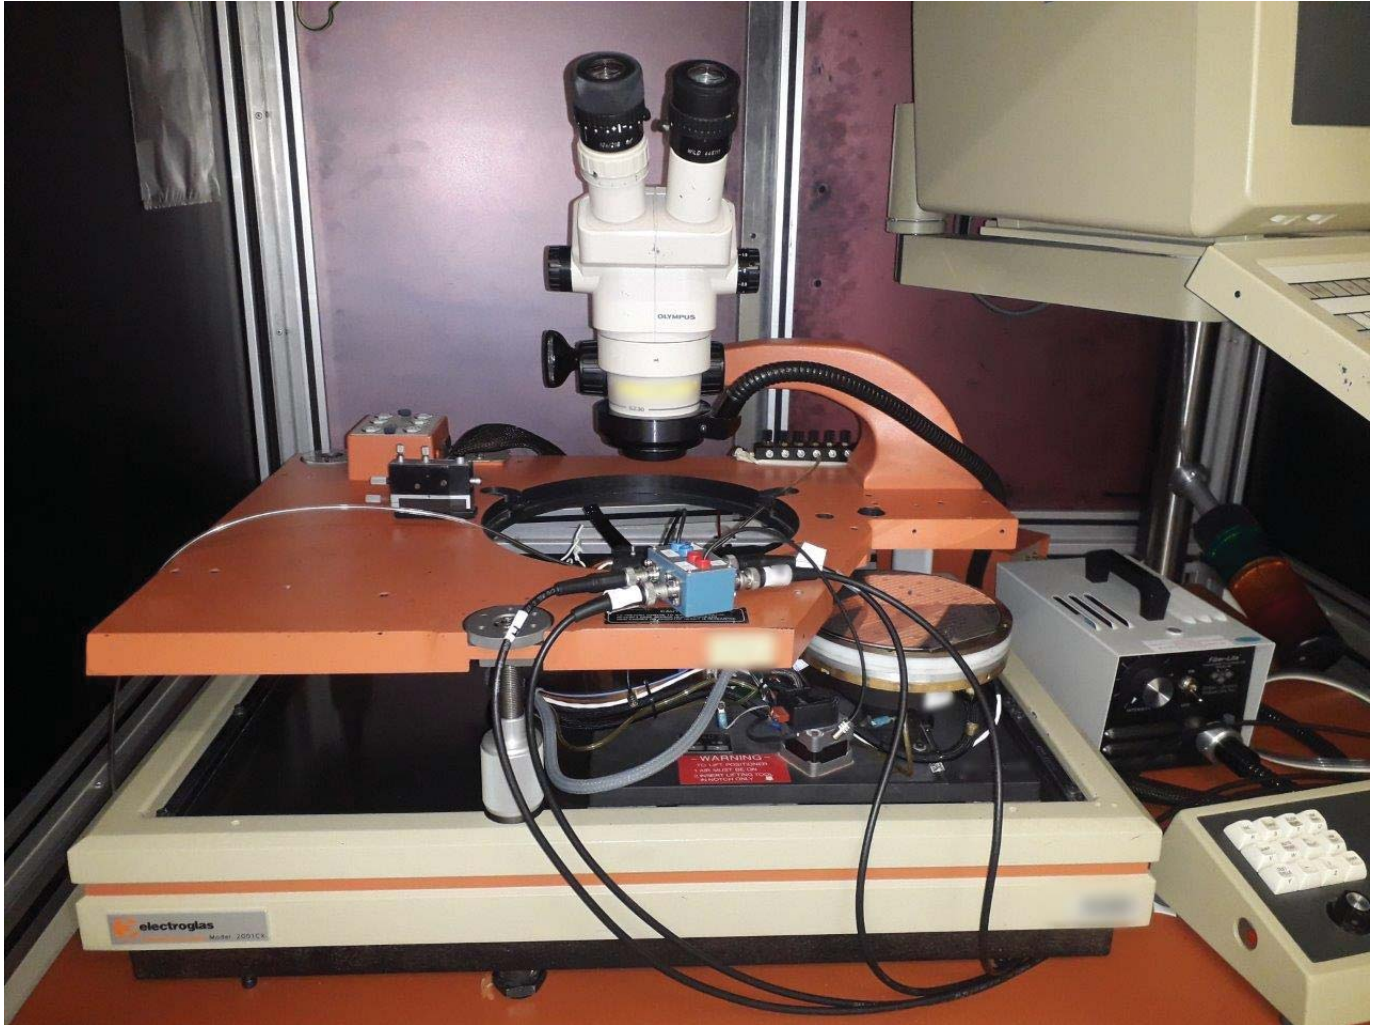

Interested parties may contact Bridge Tronic Global for additional information at +1 949.396.1395 or sales@bridgetronic.com

QUICK
LEAD TIMES

QUALITY
EQUIPMENT

COMPETITIVE
PRICING