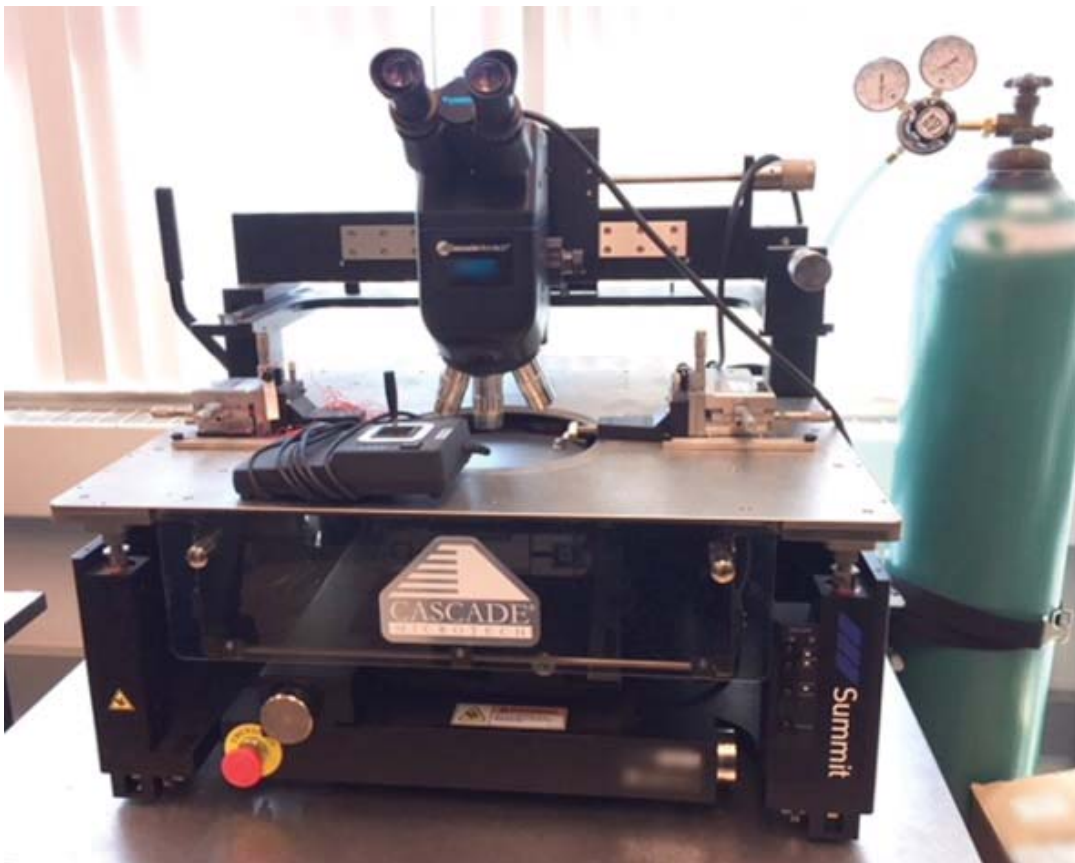

Cascade Summit B Probe Station, 8"

Asset ID: 35497

Configuration:

Cascade Summit B Probe Station, 8"
Semi Automatic

To our knowledge, the information contained in this data sheet is accurate, but it may contain errors and we do not warrant the completeness or accuracy of this data.