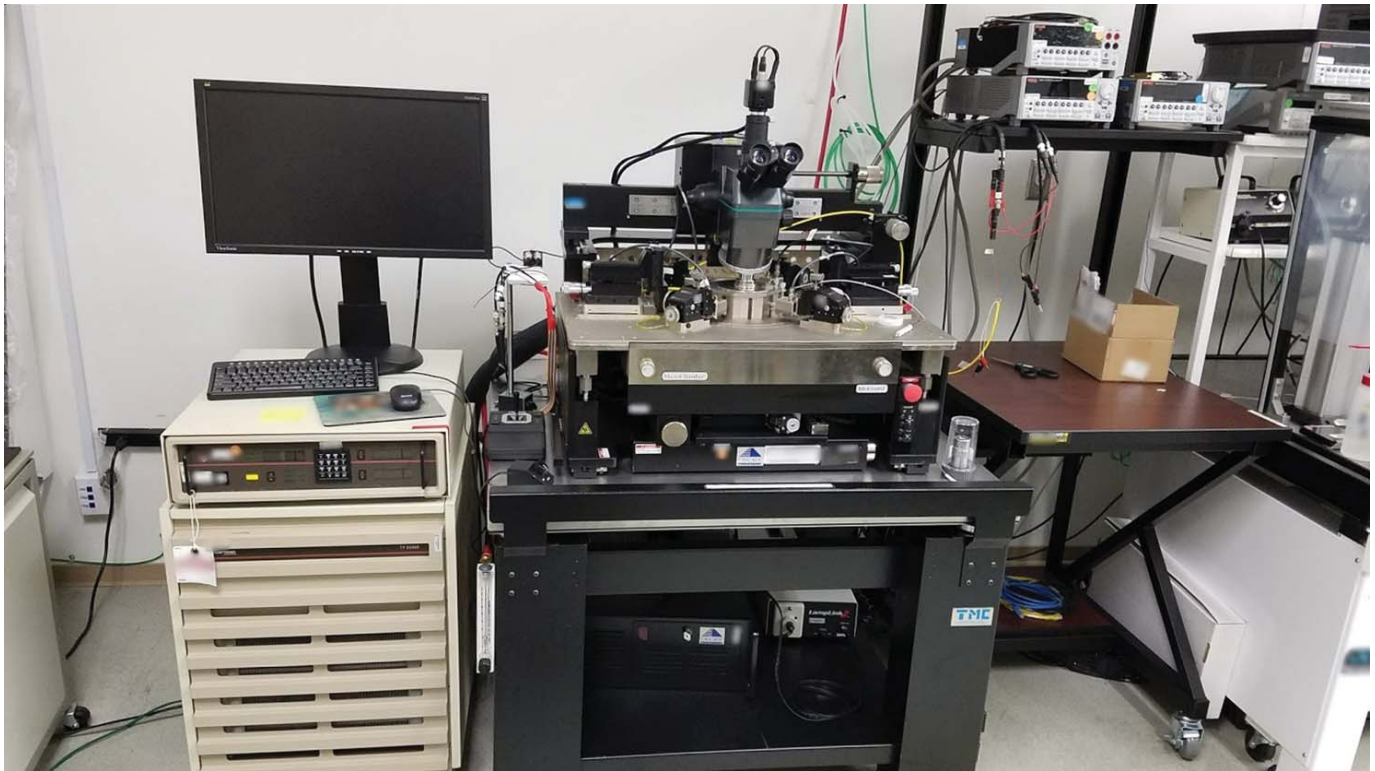

Cascade Summit 12000 A Probe Station

Asset ID: 32105

Configuration:

Cascade Summit 12000 A Probe Station
- Micro Chamber

More Photos on Following Pages

To our knowledge, the information contained in this data sheet is accurate, but it may contain errors and we do not warrant the completeness or accuracy of this data.