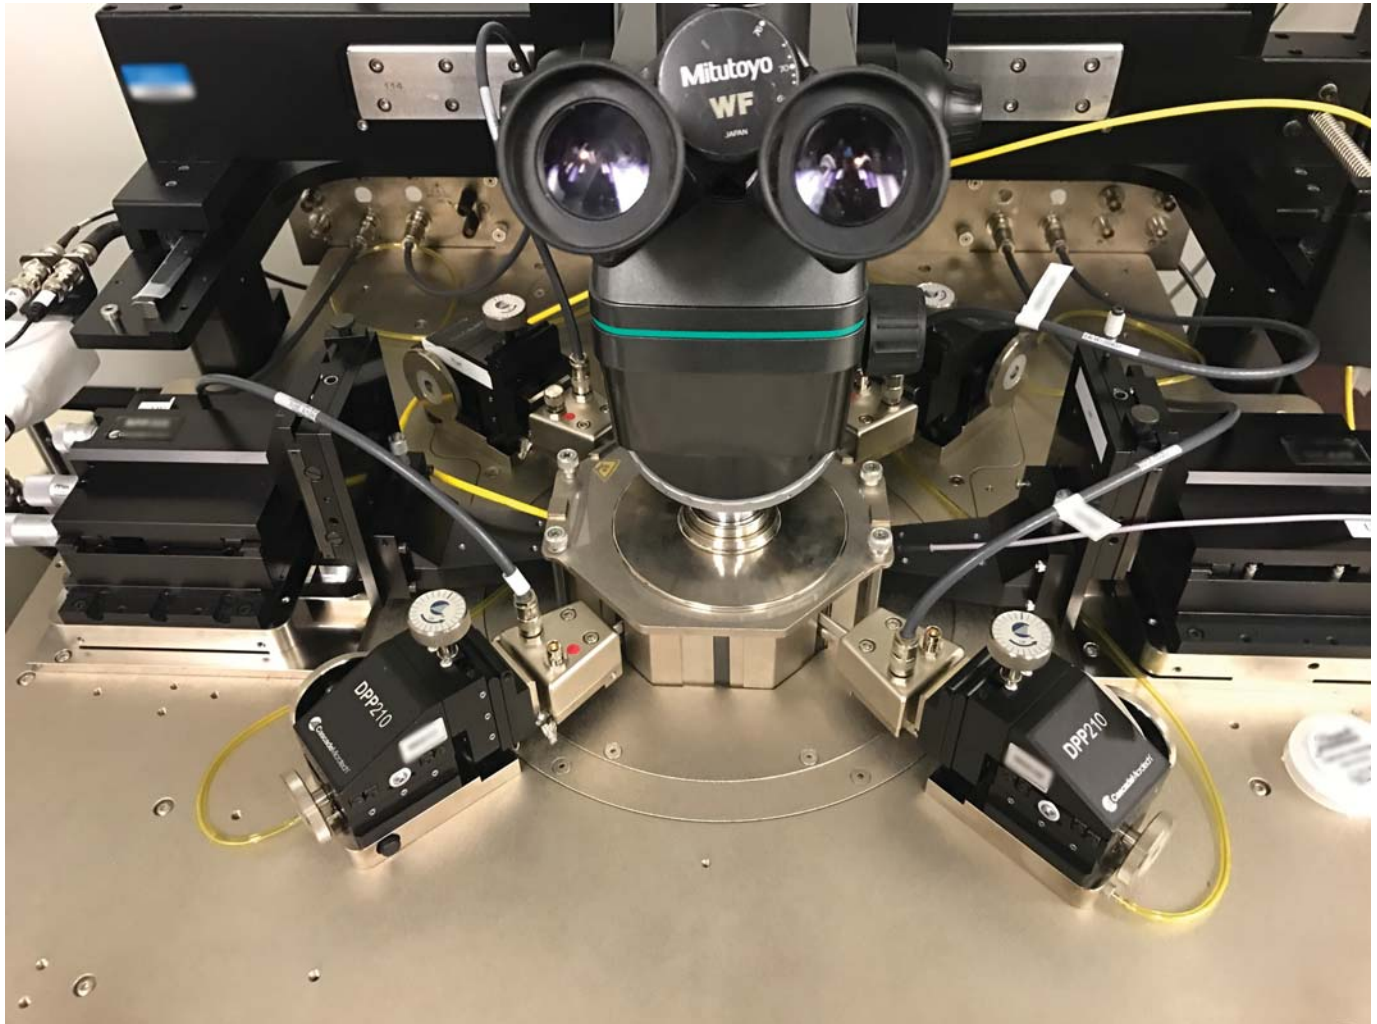

Interested parties may contact Bridge Tronic Global for additional information at +1 949.396.1395 or sales@bridgetronic.com

QUICK
LEAD TIMES

QUALITY
EQUIPMENT

COMPETITIVE
PRICING