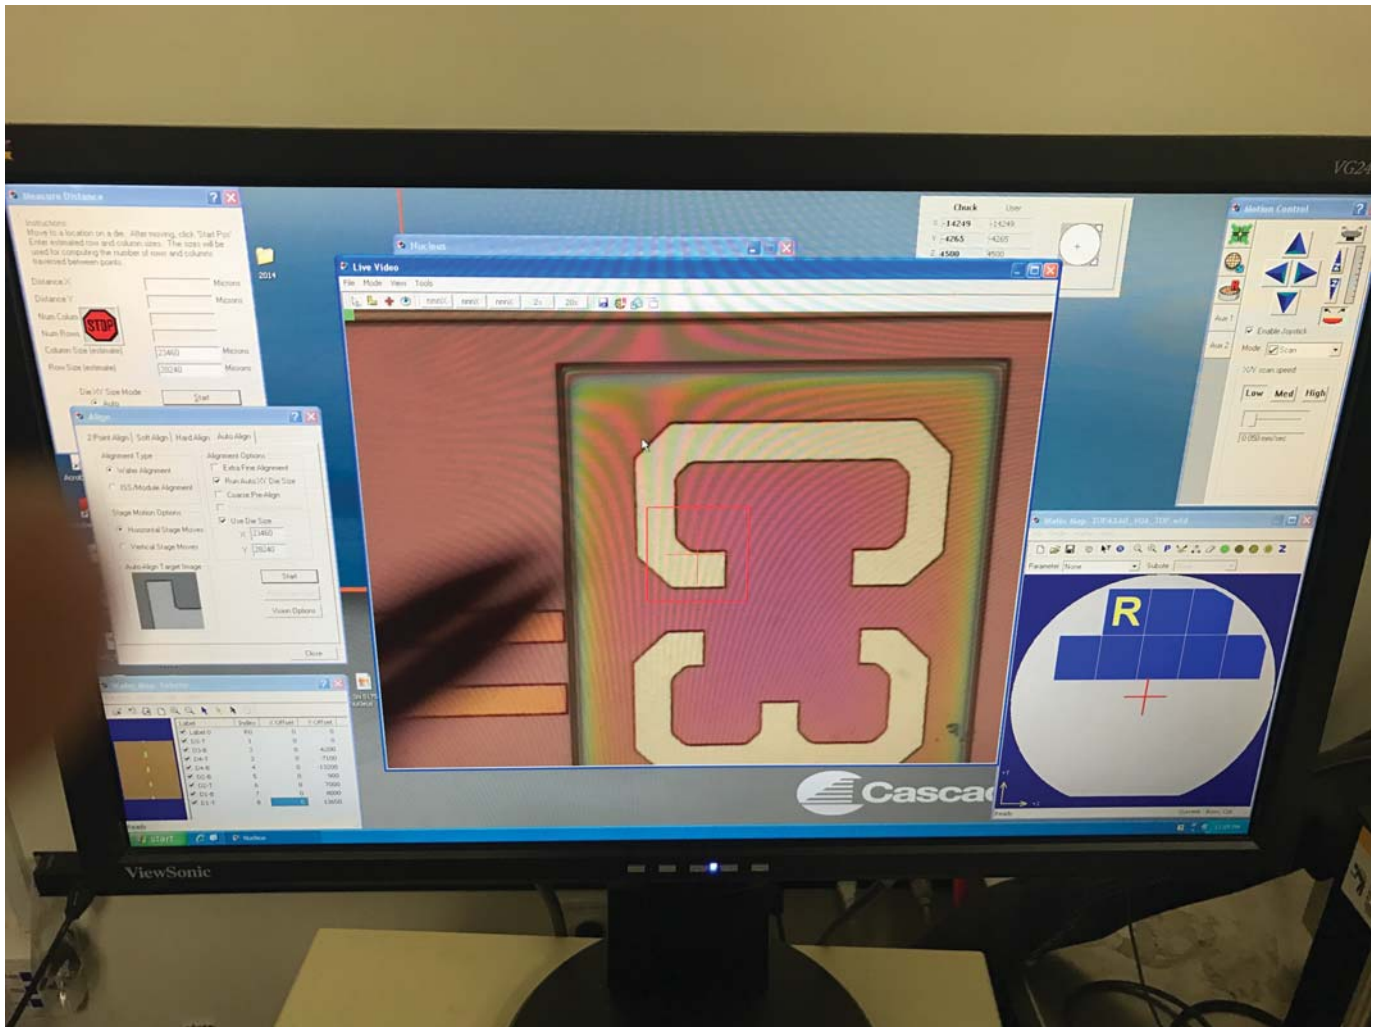

Interested parties may contact Bridge Tronic Global for additional information at +1 949.396.1395 or sales@bridgetronic.com

QUICK
LEAD TIMES

QUALITY
EQUIPMENT

COMPETITIVE
PRICING