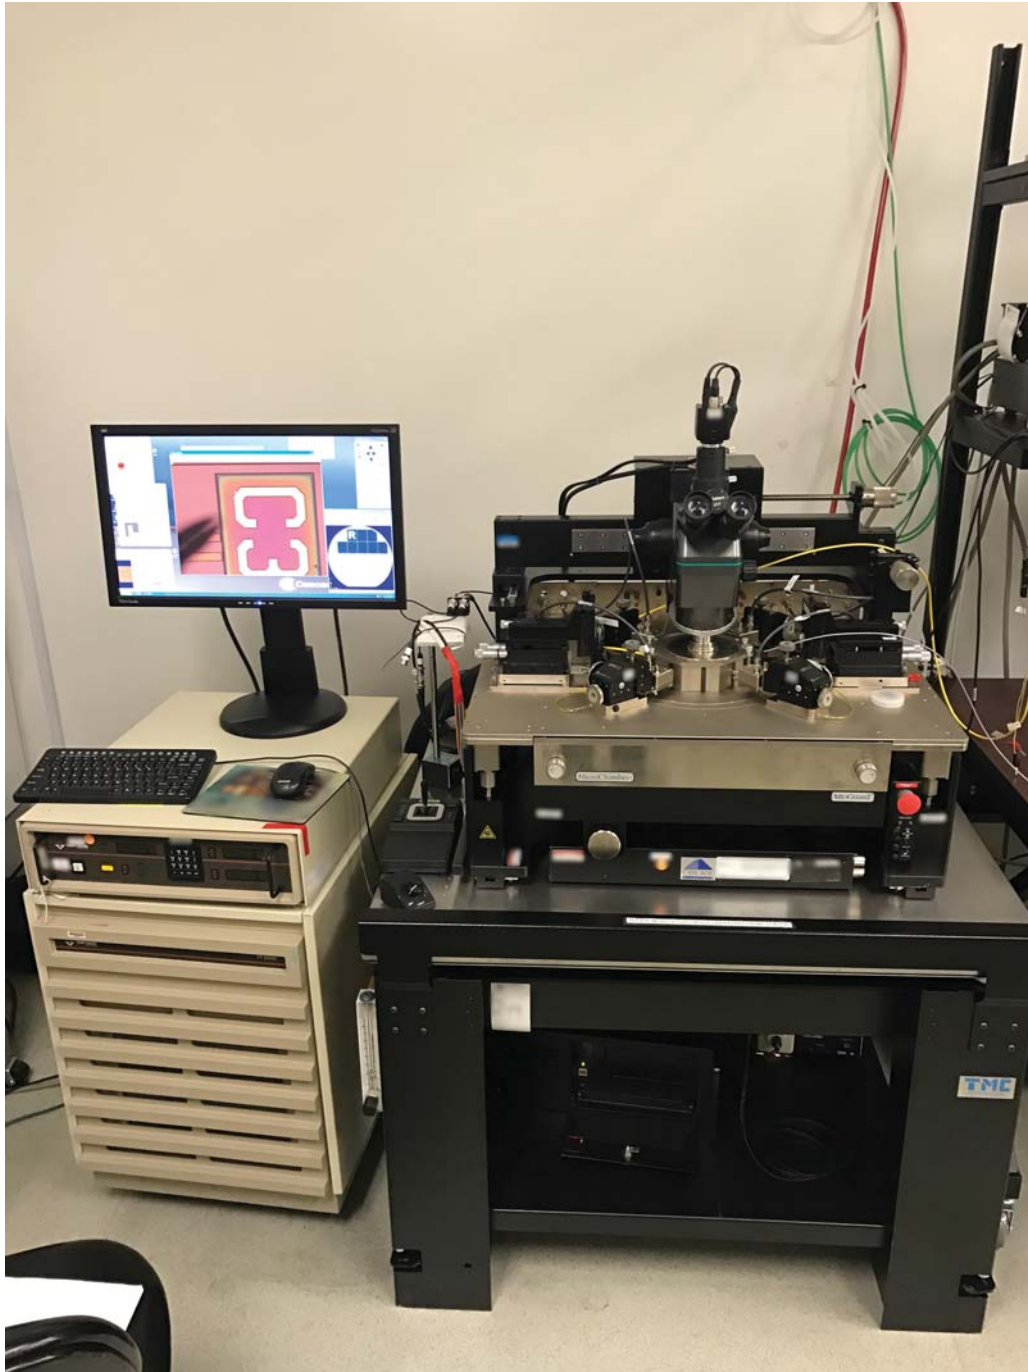

Interested parties may contact Bridge Tronic Global for additional information at +1 949.396.1395 or sales@bridgetronic.com

QUICK
LEAD TIMES

QUALITY
EQUIPMENT

COMPETITIVE
PRICING