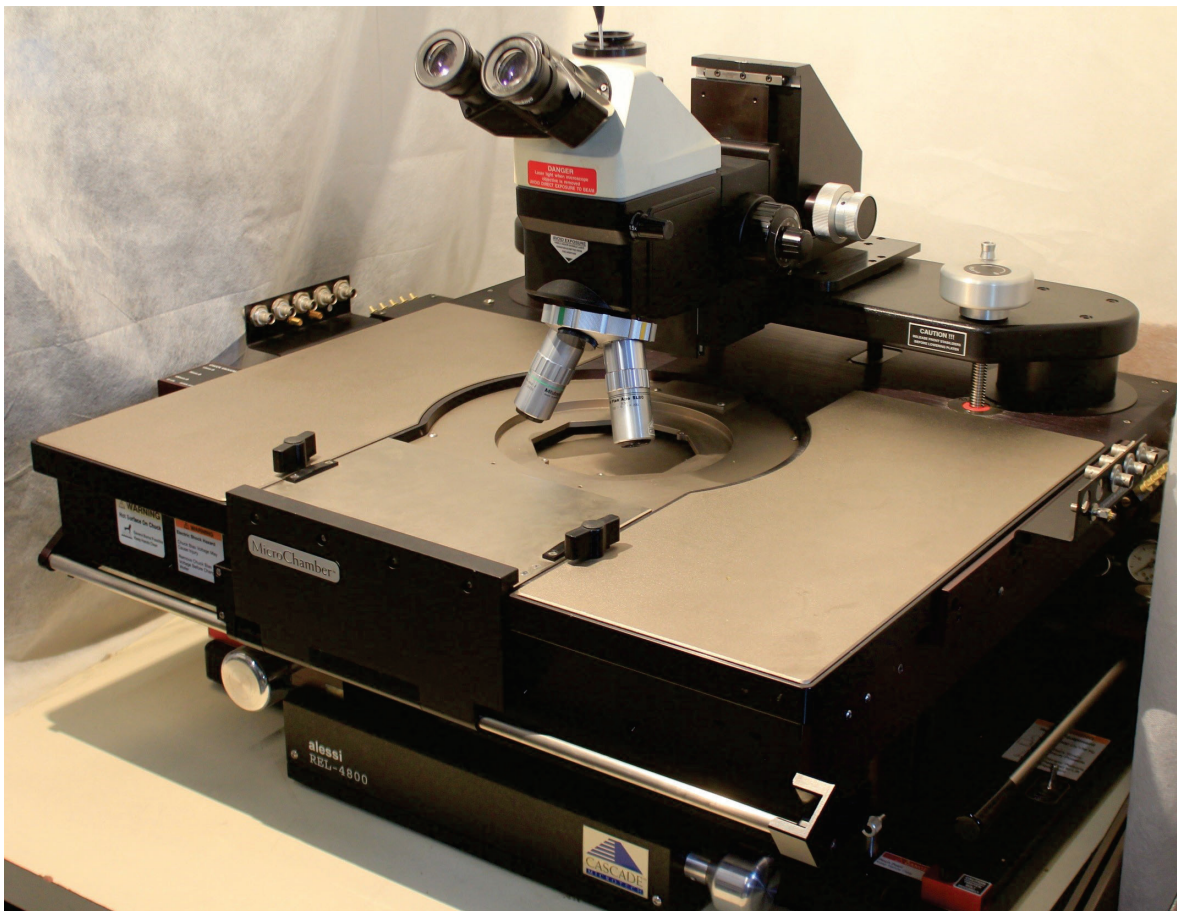

## Cascade 4800 Probe Station, 8"

Asset ID: 33874

### Configuration:

Cascade 4800 Probe Station, 8"

- Micro Chamber
- Triaxial/Thermal Chuck

To our knowledge, the information contained in this data sheet is accurate, but it may contain errors and we do not warrant the completeness or accuracy of this data.