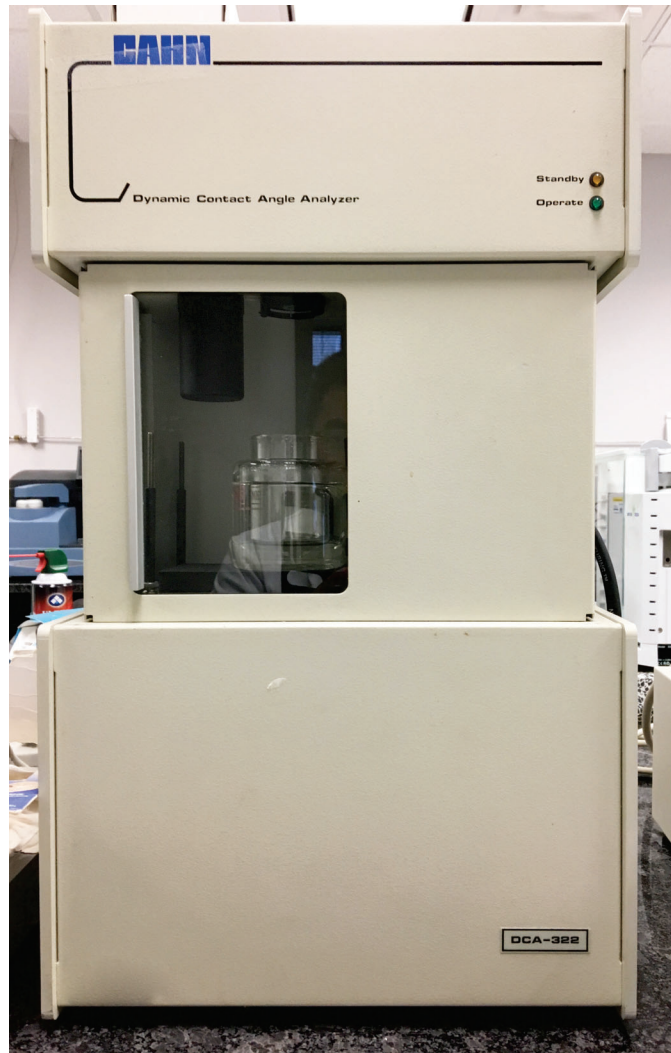

Cahn DCA-322 Dynamic Contact Angle Analyzer

Asset ID: 33939

To our knowledge, the information contained in this data sheet is accurate, but it may contain errors and we do not warrant the completeness or accuracy of this data.