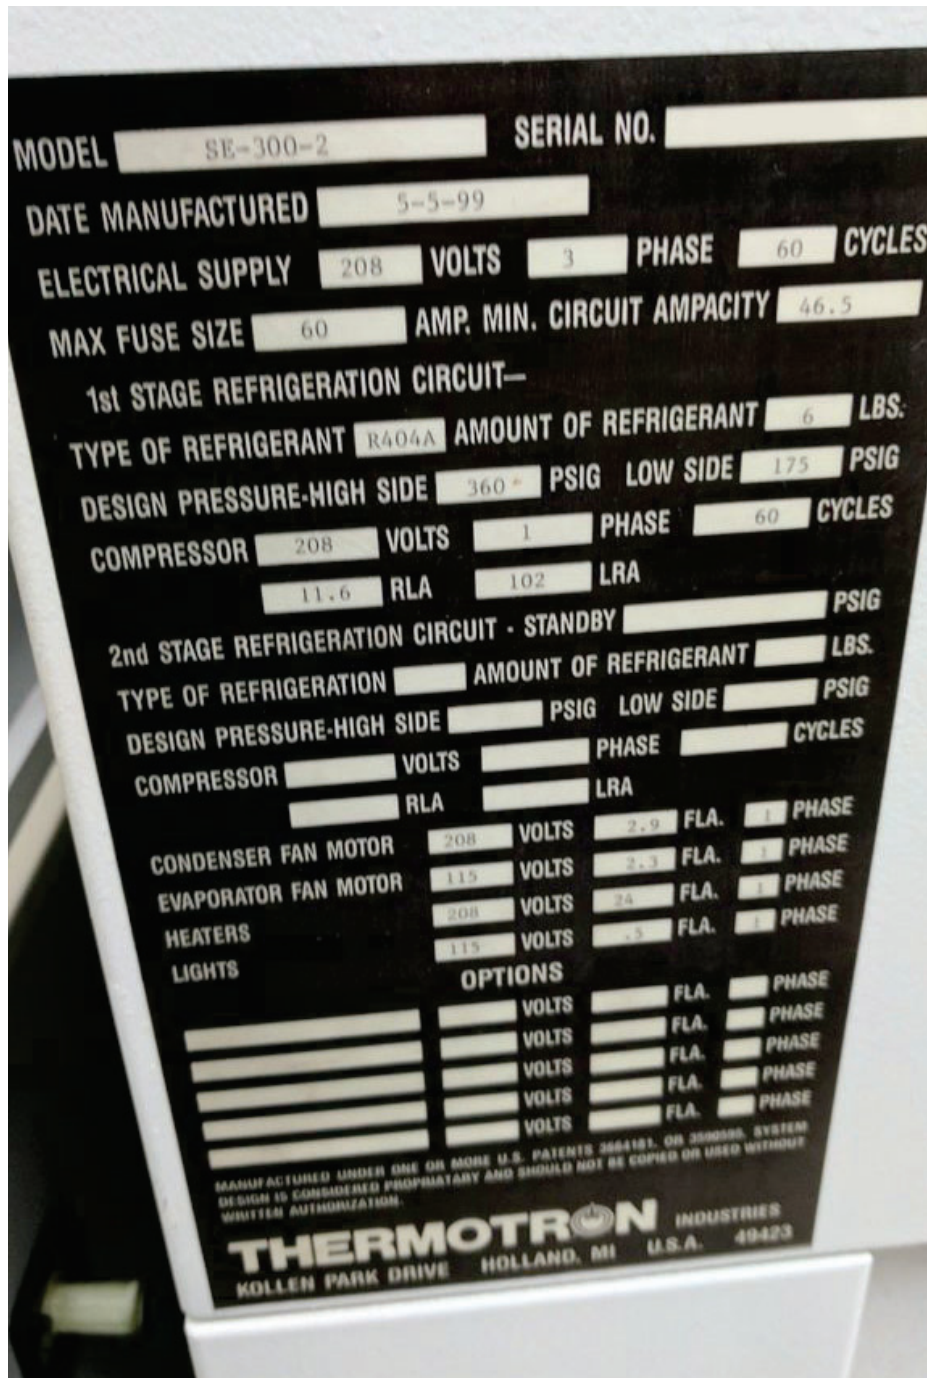

Interested parties may contact Bridge Tronic Global for additional information at +1 949.396.1395 or sales@bridgetronic.com

QUICK LEAD TIMES

QUALITY EQUIPMENT

COMPETITIVE PRICING