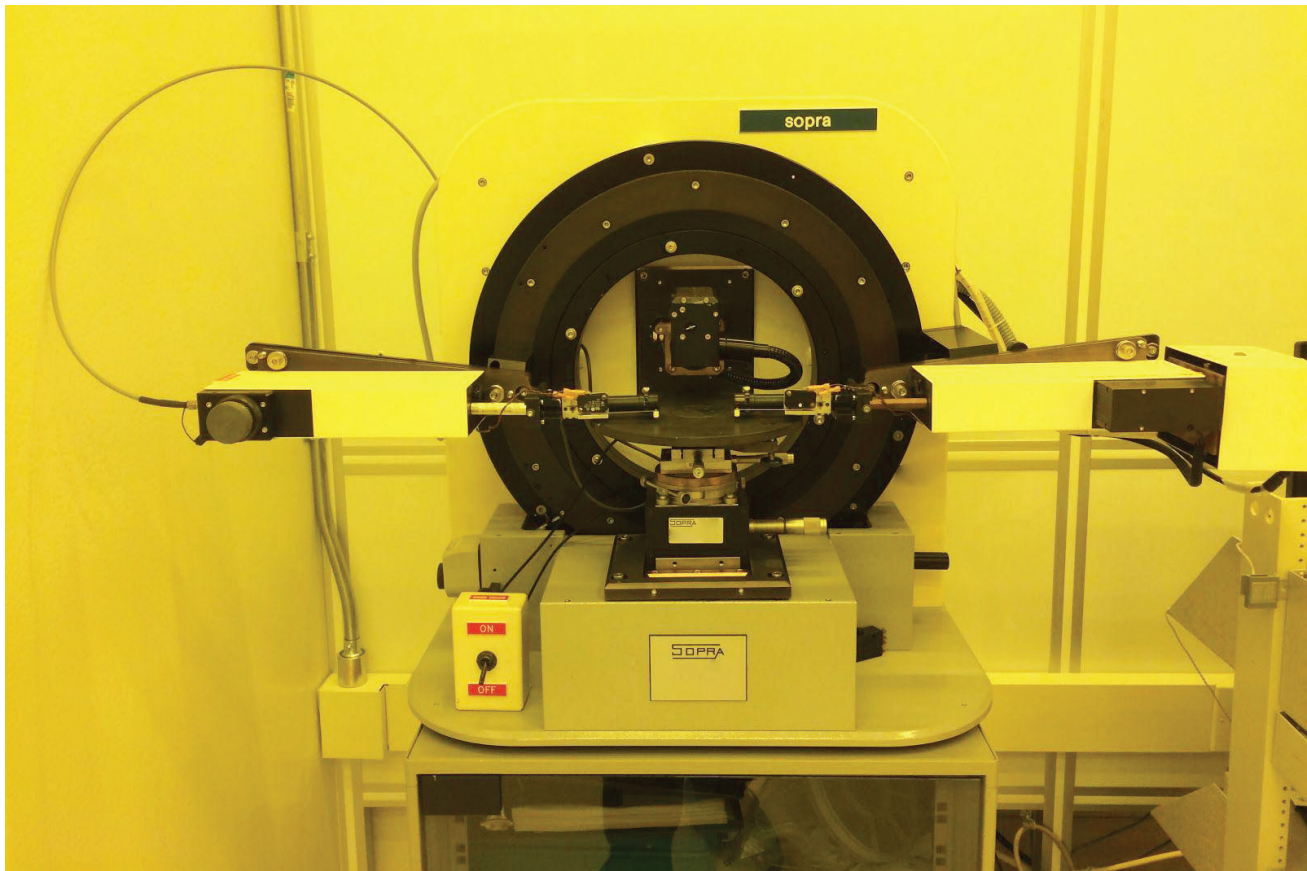

Sopra GESP 5 Thin Film Characterization Station

Asset ID: 33642

Configuration:

Sopra GESP 5 Thin Film Characterization Station
1999 Vintage

More Photos on Following Pages

To our knowledge, the information contained in this data sheet is accurate, but it may contain errors and we do not warrant the completeness or accuracy of this data.