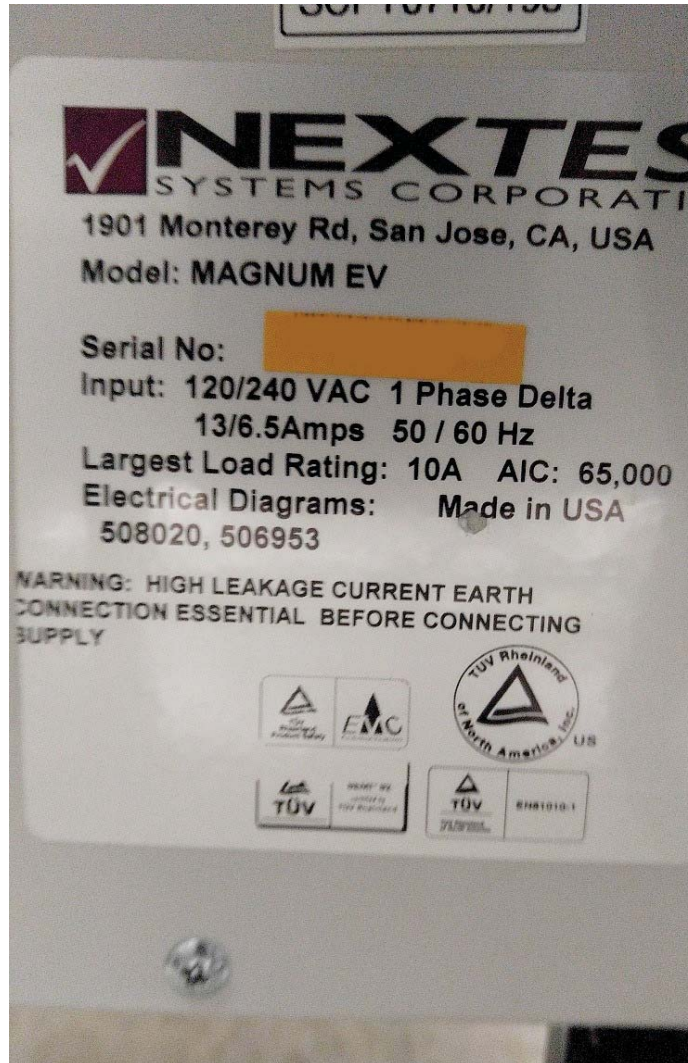

Interested parties may contact Bridge Tronic Global for additional information at +1 949.396.1395 or sales@bridgetronic.com

QUICK
LEAD TIMES

QUALITY
EQUIPMENT

COMPETITIVE
PRICING