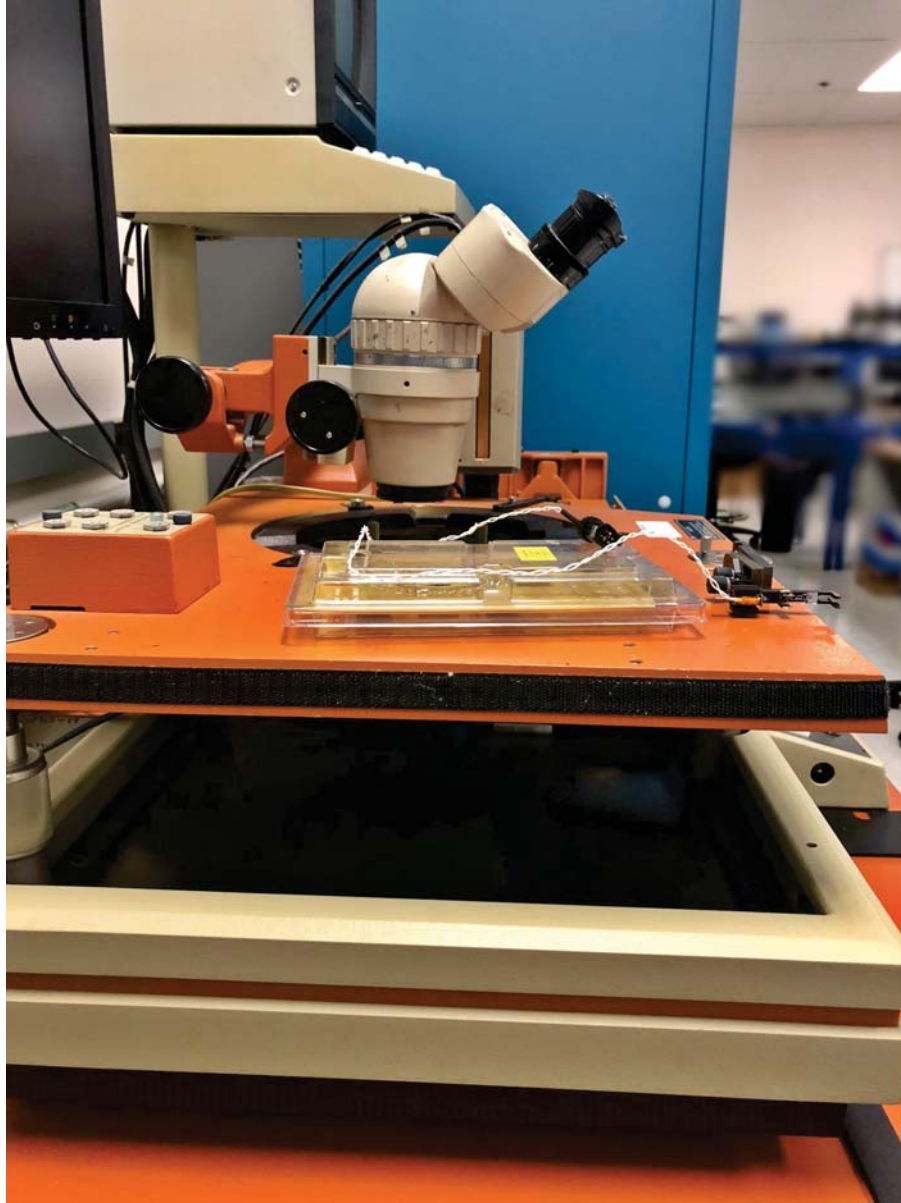

Interested parties may contact Bridge Tronic Global for additional information at +1 949.396.1395 or sales@bridgetronic.com

QUICK
LEAD TIMES

QUALITY
EQUIPMENT

COMPETITIVE
PRICING