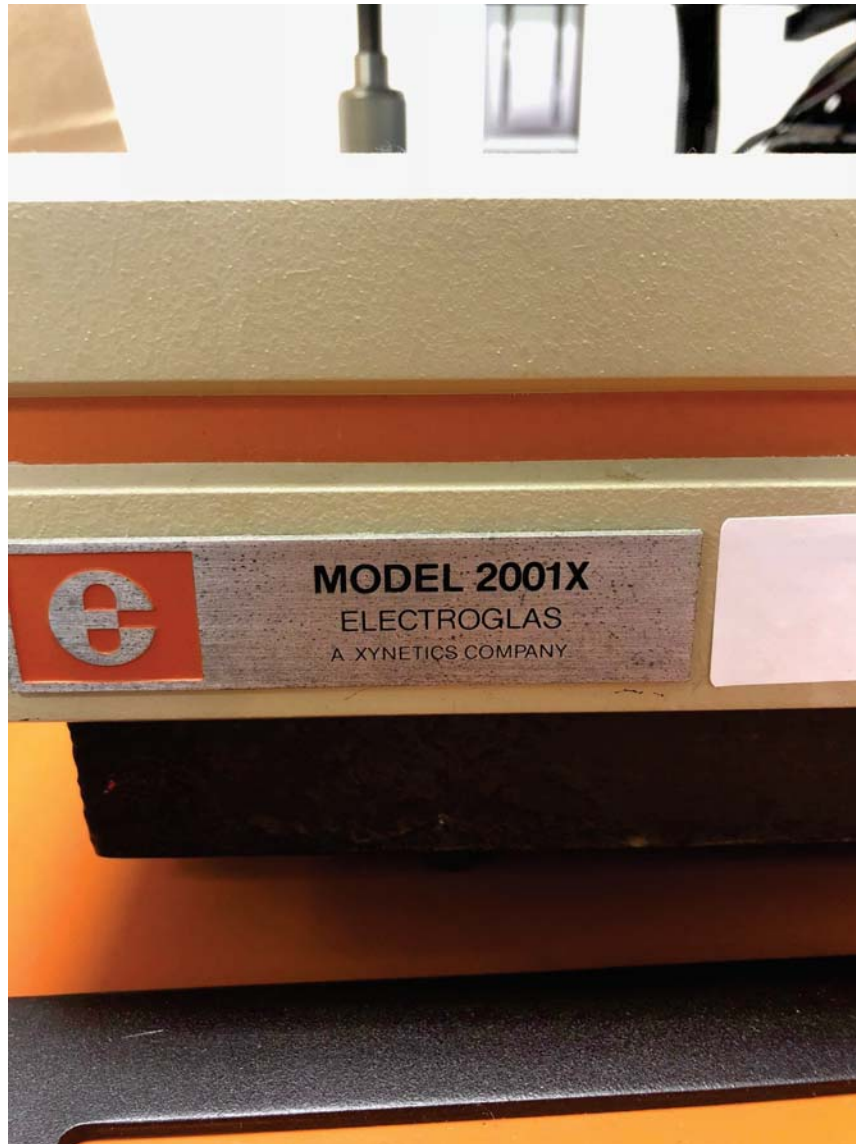

Interested parties may contact Bridge Tronic Global for additional information at +1 949.396.1395 or sales@bridgetronic.com

QUICK
LEAD TIMES

QUALITY
EQUIPMENT

COMPETITIVE
PRICING