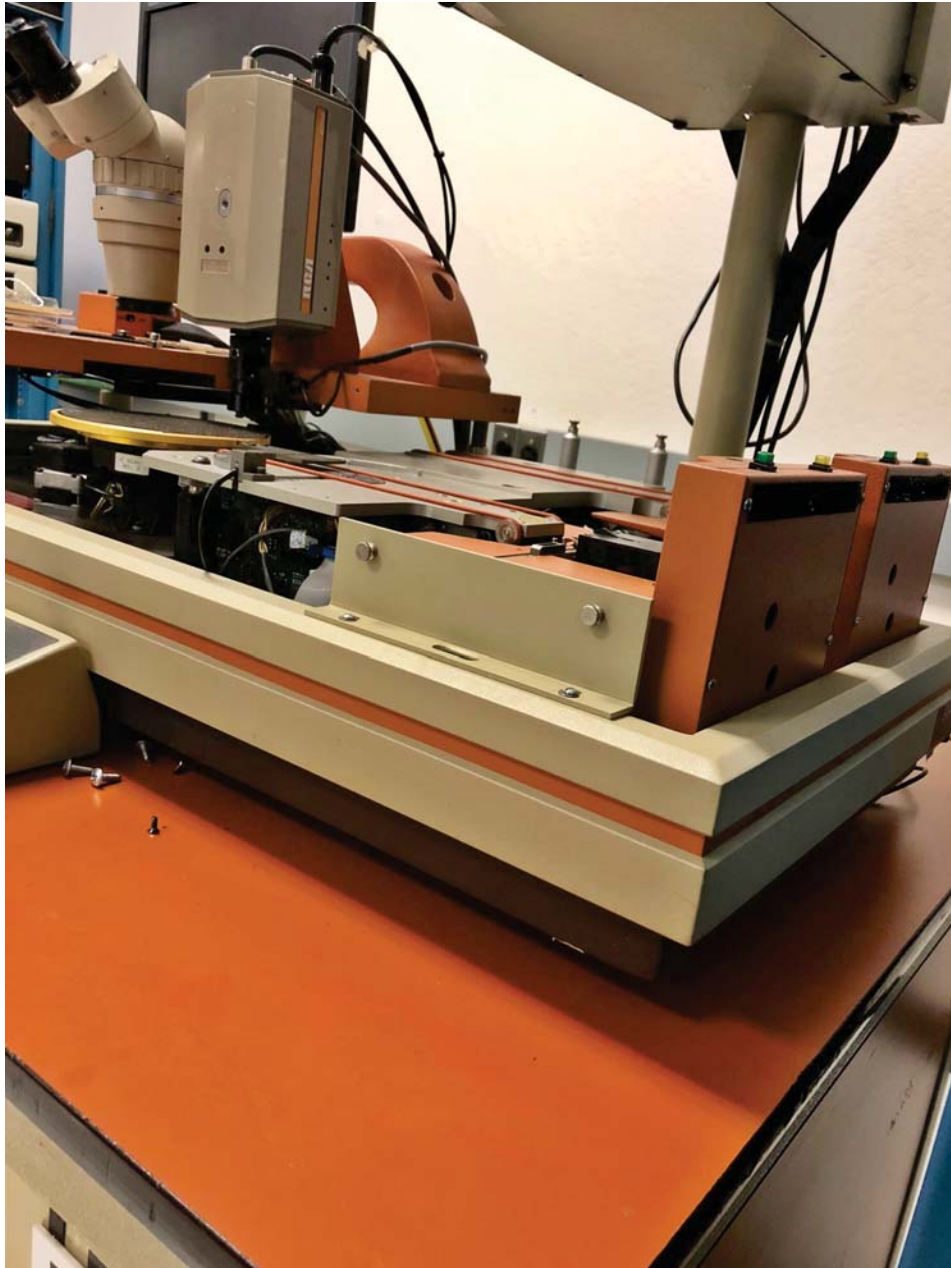

Interested parties may contact Bridge Tronic Global for additional information at +1 949.396.1395 or sales@bridgetronic.com

QUICK
LEAD TIMES

QUALITY
EQUIPMENT

COMPETITIVE
PRICING