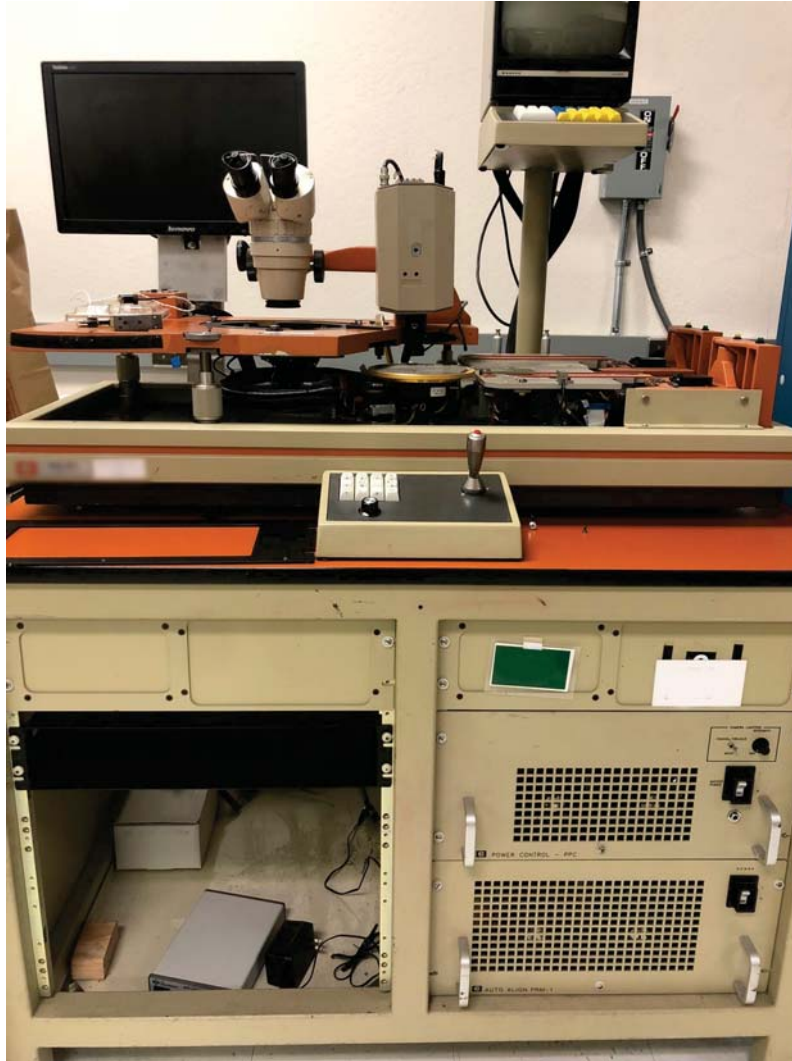

Electroglas EG 2001 X Wafer Prober

Asset ID: 33801

More Photos on Following Pages

To our knowledge, the information contained in this data sheet is accurate, but it may contain errors and we do not warrant the completeness or accuracy of this data.